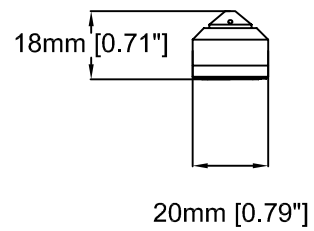

Revision	v.01	Revision date	2017-09-26
Paper size	A4	Release date	2016-06-01
Created by	JOT	Scale	1:1

16mm [0.63"]

22mm [0.88"]

17mm [0.67"]

Ø4mm [Ø0.16"]

10mm [0.38"]

109mm [4.28"]

46mm [1.79"]

AXIS P12 MkII Main Unit

Revision	v.01	Revision date	2017-06-15
Paper size	A4	Release date	2016-06-15
Created by	JOT	Scale	1:1

Revision	v.01	Revision date	2017-09-26
Paper size	A4	Release date	2016-06-01
Created by	JOT	Scale	1:2