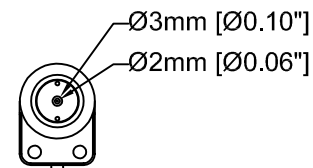

Revision	v.01	Revision date	2017-09-26
Paper size	A4	Release date	2016-06-01
Created by	JOT	Scale	1:1

16mm [0.63"]

22mm [0.88"]

17mm [0.67"]

Ø4mm [Ø0.16"]

10mm [0.38"]

109mm [4.28"]

46mm [1.79"]

AXIS P12 MkII Main Unit

Revision	v.01	Revision date	2017-06-15
Paper size	A4	Release date	2016-06-15
Created by	JOT	Scale	1:1

Revision	v.01	Revision date	2017-09-26
Paper size	A4	Release date	2016-06-01
Created by	JOT	Scale	1:2