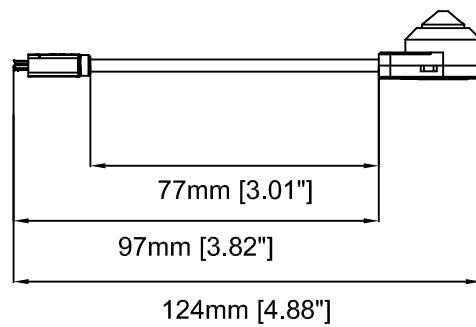

Revision	v.01	Revision date	2017-09-26
Paper size	A4	Release date	2016-06-01
Created by	JOT	Scale	1:1

16mm [0.63"]

22mm [0.88"]

17mm [0.67"]

Ø4mm [Ø0.16"]

10mm [0.38"]

109mm [4.28"]

46mm [1.79"]

AXIS P12 MkII Main Unit

Revision	v.01	Revision date	2017-06-15
Paper size	A4	Release date	2016-06-15
Created by	JOT	Scale	1:1

Revision	v.01	Revision date	2017-09-26
Paper size	A4	Release date	2016-06-01
Created by	JOT	Scale	1:2