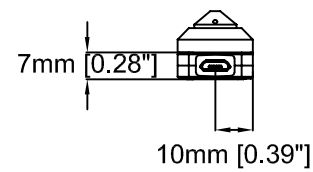

Revision	v.01	Revision date	2017-09-26
Paper size	A4	Release date	2016-06-01
Created by	JOT	Scale	1:1

16mm [0.63"]

22mm [0.88"]

17mm [0.67"]

Ø4mm [Ø0.16"]

10mm [0.38"]

109mm [4.28"]

46mm [1.79"]

AXIS P12 MkII Main Unit

Revision	v.01	Revision date	2017-06-15
Paper size	A4	Release date	2016-06-15
Created by	JOT	Scale	1:1

Revision	v.01	Revision date	2017-09-26
Paper size	A4	Release date	2016-06-01
Created by	JOT	Scale	1:2