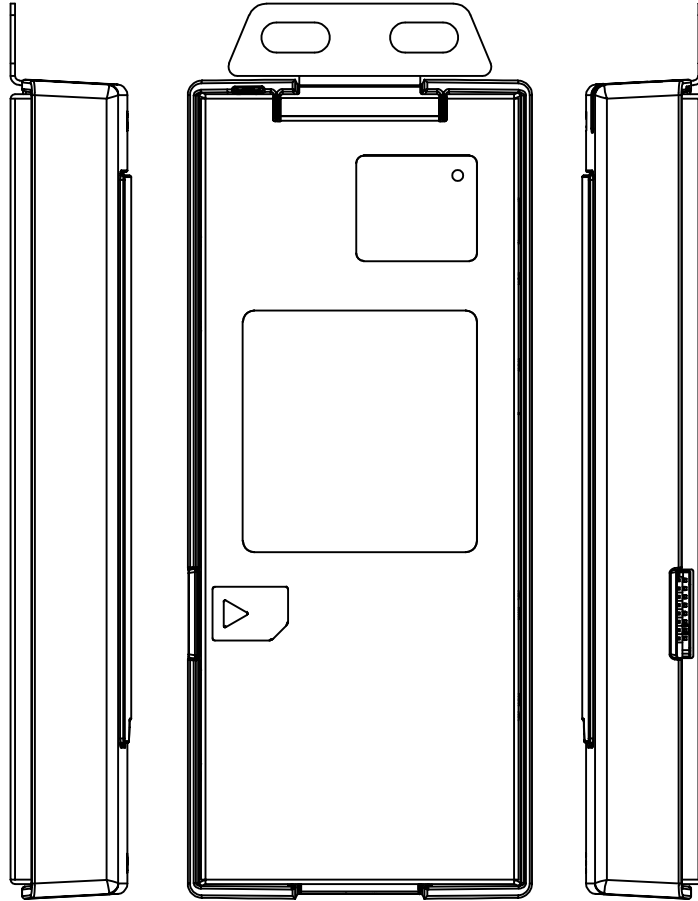

Revision	v.01	Revision date	2017-09-26
Paper size	A4	Release date	2016-06-01
Created by	JOT	Scale	1:1

16mm [0.63"]

22mm [0.88"]

17mm [0.67"]

Ø4mm [Ø0.16"]

10mm [0.38"]

109mm [4.28"]

46mm [1.79"]

AXIS P12 MkII Main Unit

Revision	v.01	Revision date	2017-06-15
Paper size	A4	Release date	2016-06-15
Created by	JOT	Scale	1:1

Revision	v.01	Revision date	2017-09-26
Paper size	A4	Release date	2016-06-01
Created by	JOT	Scale	1:2