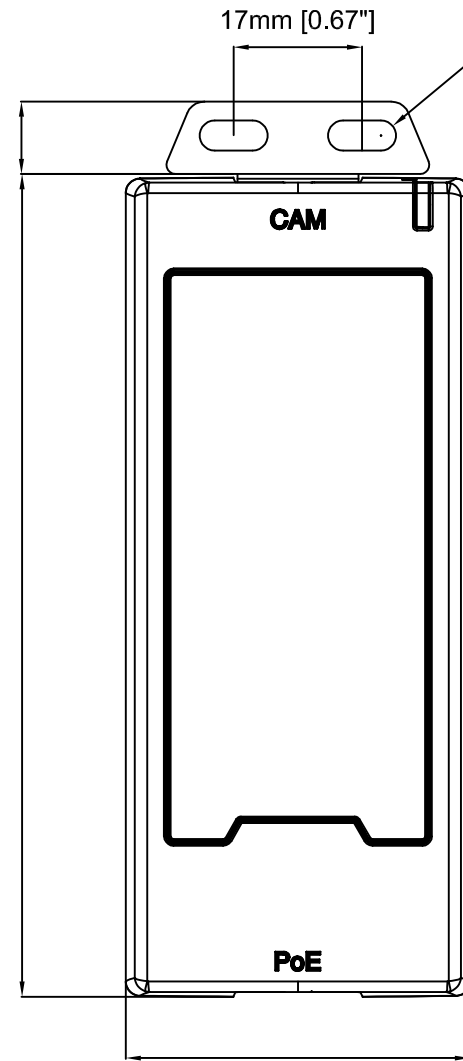

Revision	v.01	Revision date	2017-09-26
Paper size	A4	Release date	2016-06-01
Created by	JOT	Scale	1:1

16mm [0.63"]

22mm [0.88"]

17mm [0.67"]

Ø4mm [Ø0.16"]

10mm [0.38"]

109mm [4.28"]

46mm [1.79"]

AXIS P12 MkII Main Unit

Revision	v.01	Revision date	2017-06-15
Paper size	A4	Release date	2016-06-15
Created by	JOT	Scale	1:1

Revision	v.01	Revision date	2017-09-26
Paper size	A4	Release date	2016-06-01
Created by	JOT	Scale	1:2