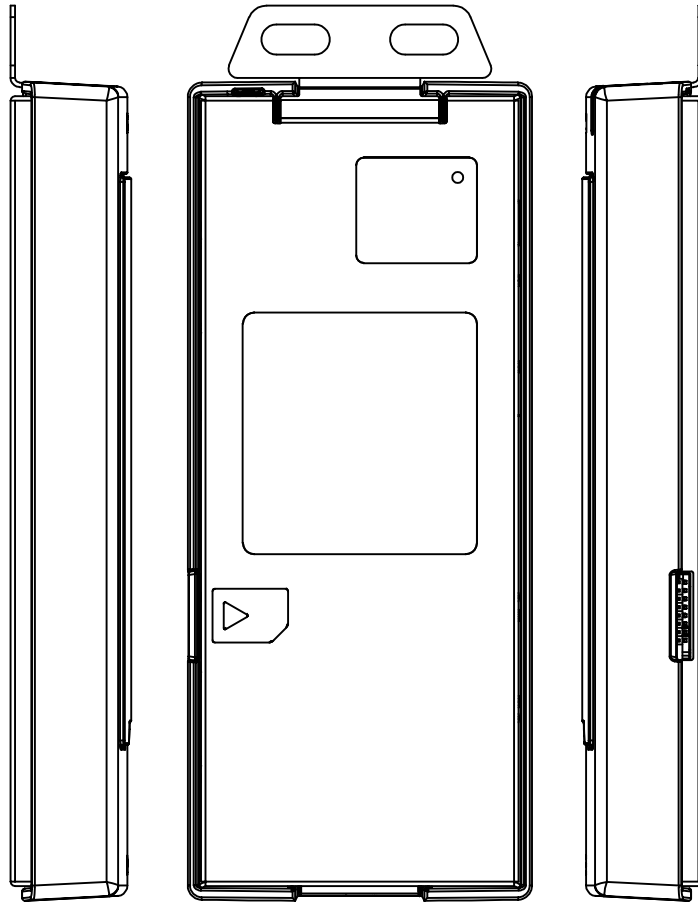

16mm [0.63"]

22mm [0.88"]

17mm [0.67"]

Ø4mm [Ø0.16"]

10mm [0.38"]

109mm [4.28"]

46mm [1.79"]

AXIS P12 MkII Main Unit

Revision	v.01	Revision date	2017-06-15
Paper size	A4	Release date	2016-06-15
Created by	JOT	Scale	1:1

AXIS F1004 Bullet

Revision	v.01	Revision date	2017-09-26
Paper size	A4	Release date	2016-06-01
Created by	JOT	Scale	1:2