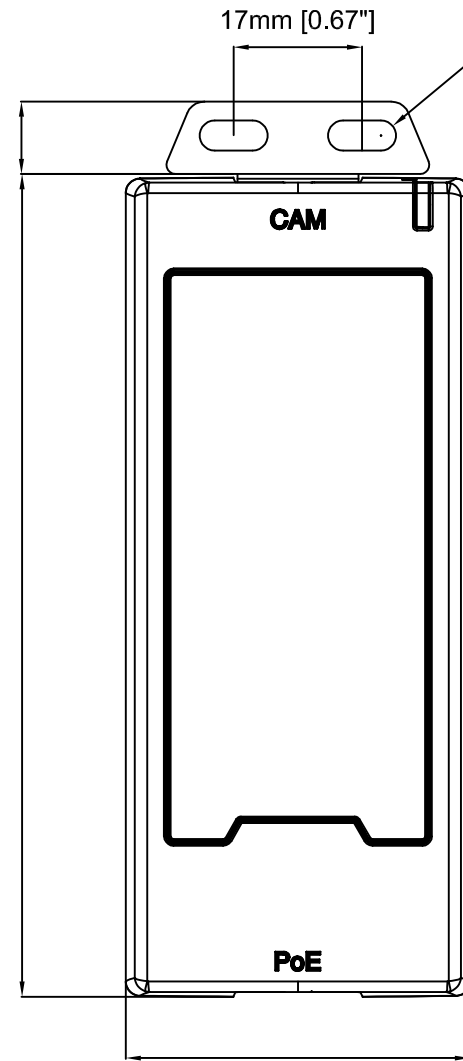

16mm [0.63"]

22mm [0.88"]

17mm [0.67"]

Ø4mm [Ø0.16"]

10mm [0.38"]

109mm [4.28"]

46mm [1.79"]

AXIS P12 MkII Main Unit

Revision	v.01	Revision date	2017-06-15
Paper size	A4	Release date	2016-06-15
Created by	JOT	Scale	1:1

AXIS F1004 Bullet

Revision	v.01	Revision date	2017-09-26
Paper size	A4	Release date	2016-06-01
Created by	JOT	Scale	1:2