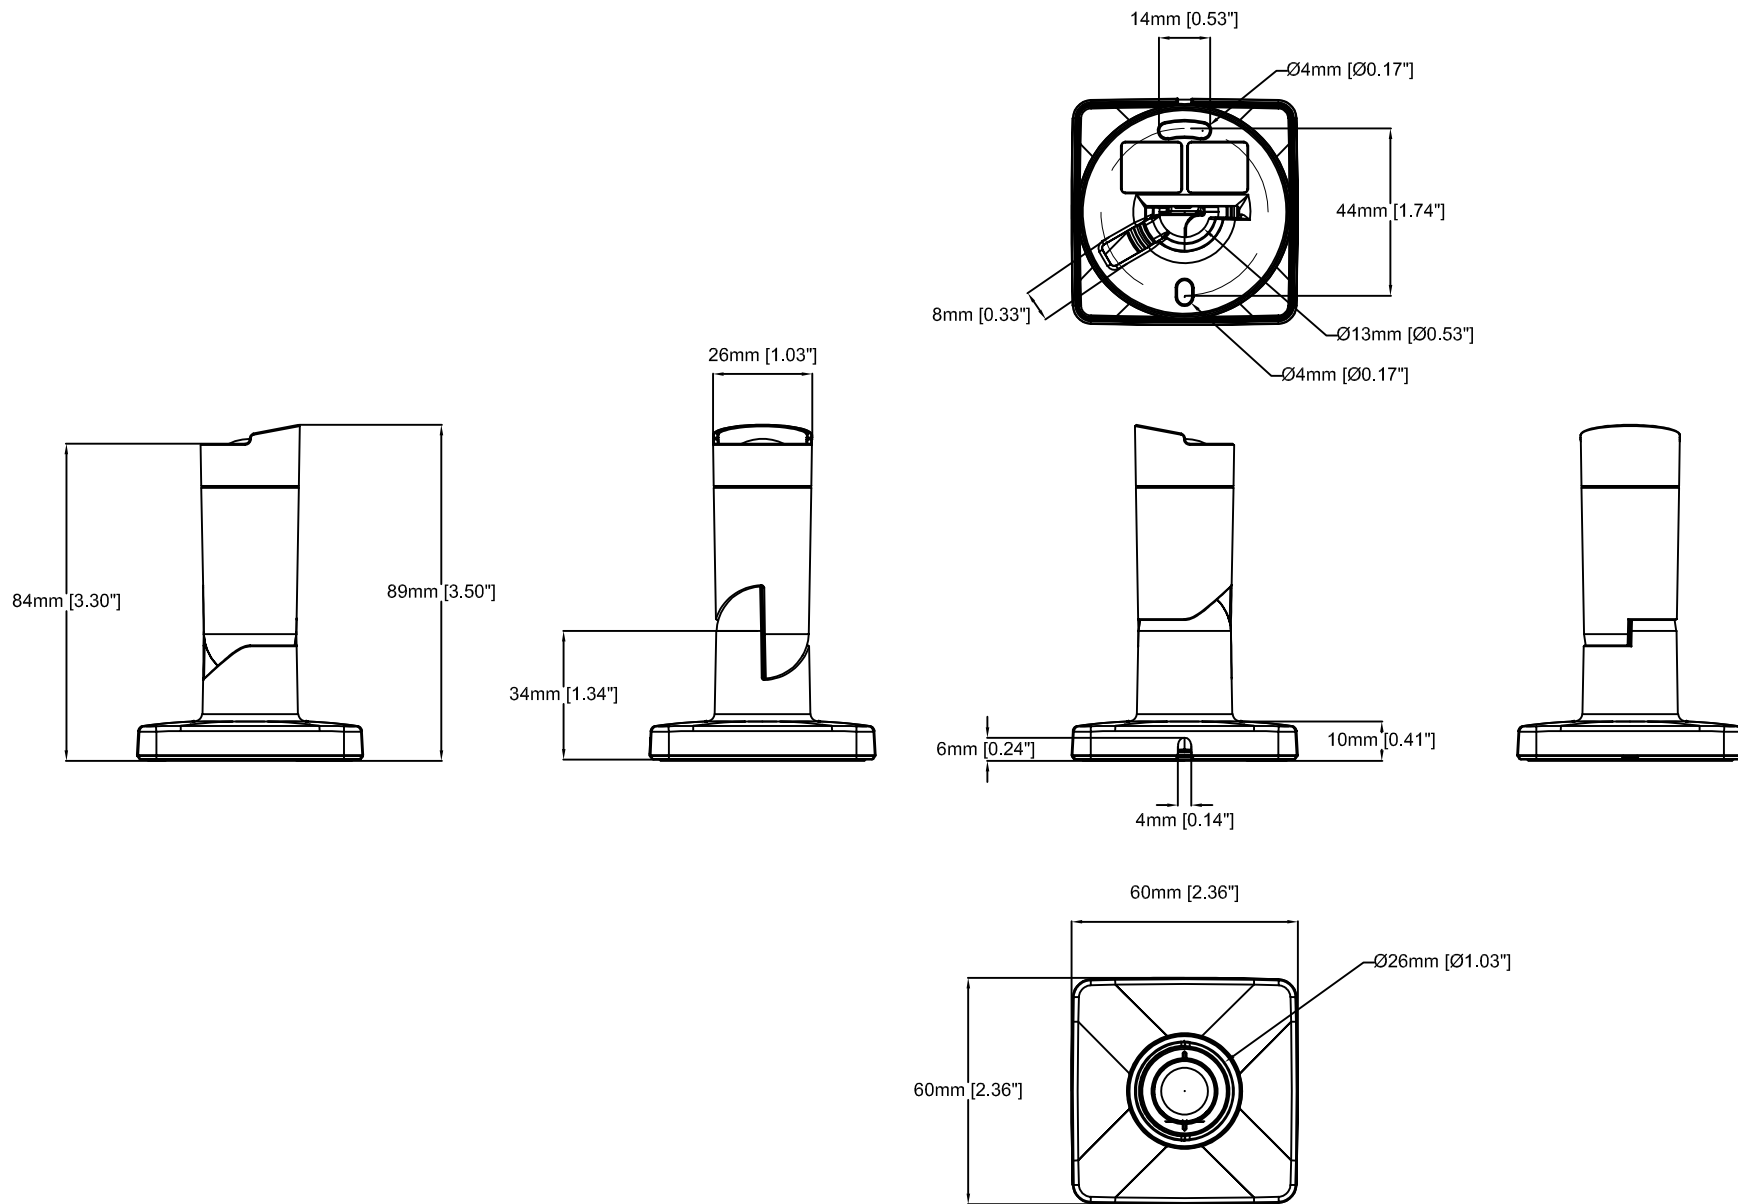

16mm [0.63"]

22mm [0.88"]

17mm [0.67"]

Ø4mm [Ø0.16"]

10mm [0.38"]

109mm [4.28"]

46mm [1.79"]

AXIS P12 MkII Main Unit

Revision	v.01	Revision date	2017-06-15
Paper size	A4	Release date	2016-06-15
Created by	JOT	Scale	1:1

AXIS F1004 Bullet

Revision	v.01	Revision date	2017-09-26
Paper size	A4	Release date	2016-06-01
Created by	JOT	Scale	1:2