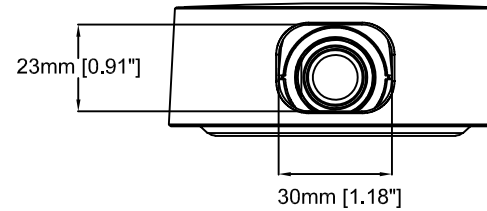

AXIS P1214-E Main Unit

Revision	v.01	Revision date	2017-10-30
Paper size	A4	Release date	2015-05-08
Created by	JOT	Scale	1:2

Revision	v.01	Revision date	2017-10-30
Paper size	A4	Release date	2014-05-08
Created by	JOT	Scale	1:1

Revision	v.01	Revision date	2017-10-30
Paper size	A4	Release date	2014-05-08
Created by	JOT	Scale	1:1

Revision	v.01	Revision date	2017-10-30
Paper size	A4	Release date	2014-05-08
Created by	JOT	Scale	1:2