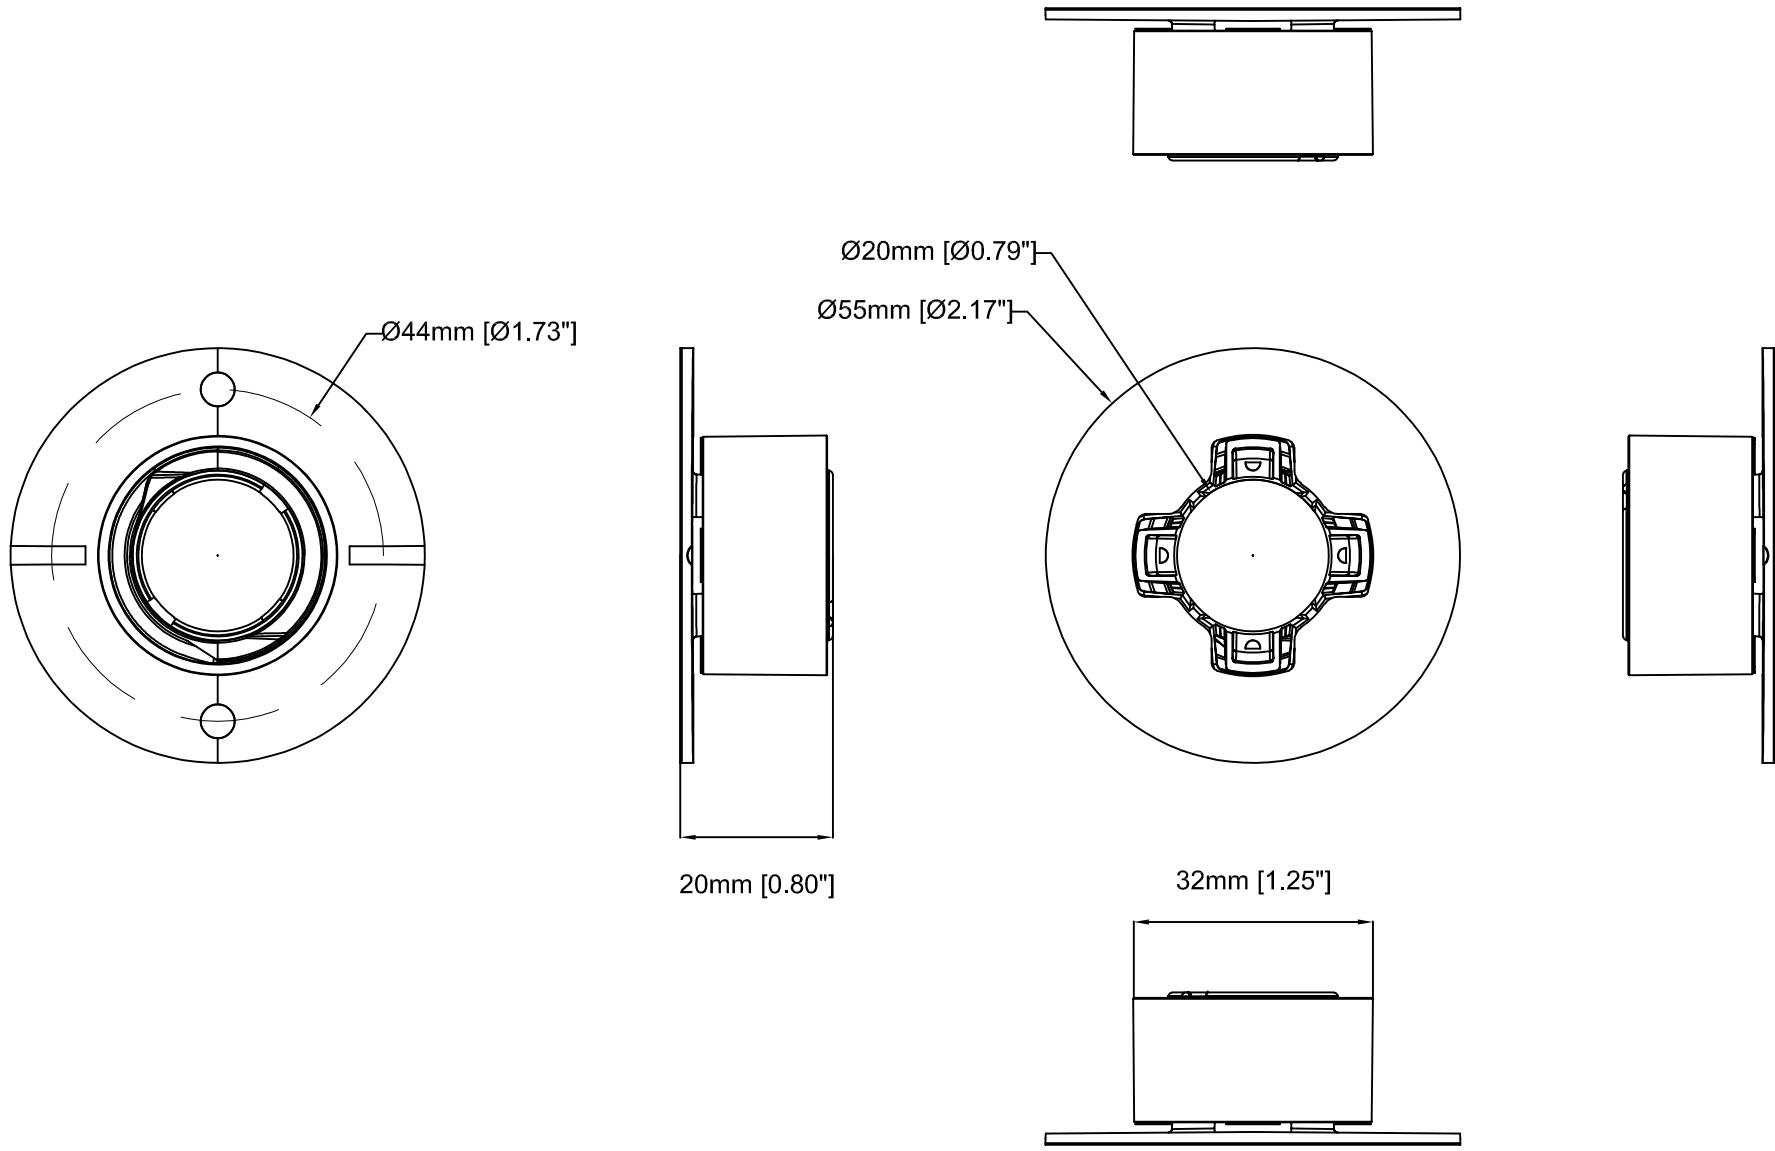

AXIS P1214-E Main Unit

Revision	v.01	Revision date	2017-10-30
Paper size	A4	Release date	2015-05-08
Created by	JOT	Scale	1:2

Revision	v.01	Revision date	2017-10-30
Paper size	A4	Release date	2014-05-08
Created by	JOT	Scale	1:1

Revision	v.01	Revision date	2017-10-30
Paper size	A4	Release date	2014-05-08
Created by	JOT	Scale	1:1

Revision	v.01	Revision date	2017-10-30
Paper size	A4	Release date	2014-05-08
Created by	JOT	Scale	1:2