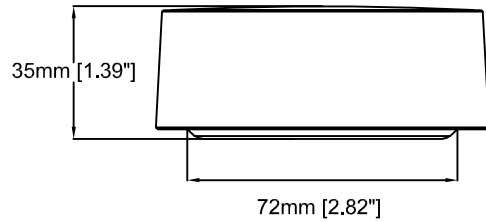

AXIS P1214-E Main Unit

Revision	v.01	Revision date	2017-10-30
Paper size	A4	Release date	2015-05-08
Created by	JOT	Scale	1:2

Revision	v.01	Revision date	2017-10-30
Paper size	A4	Release date	2014-05-08
Created by	JOT	Scale	1:1

Revision	v.01	Revision date	2017-10-30
Paper size	A4	Release date	2014-05-08
Created by	JOT	Scale	1:1

Revision	v.01	Revision date	2017-10-30
Paper size	A4	Release date	2014-05-08
Created by	JOT	Scale	1:2