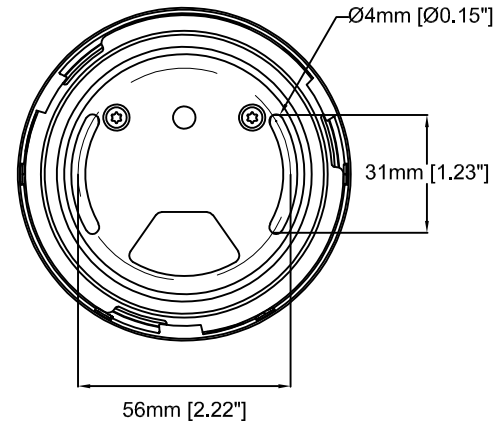

AXIS P1214-E Main Unit

Revision	v.01	Revision date	2017-10-30
Paper size	A4	Release date	2015-05-08
Created by	JOT	Scale	1:2

Revision	v.01	Revision date	2017-10-30
Paper size	A4	Release date	2014-05-08
Created by	JOT	Scale	1:1

Revision	v.01	Revision date	2017-10-30
Paper size	A4	Release date	2014-05-08
Created by	JOT	Scale	1:1

Revision	v.01	Revision date	2017-10-30
Paper size	A4	Release date	2014-05-08
Created by	JOT	Scale	1:2