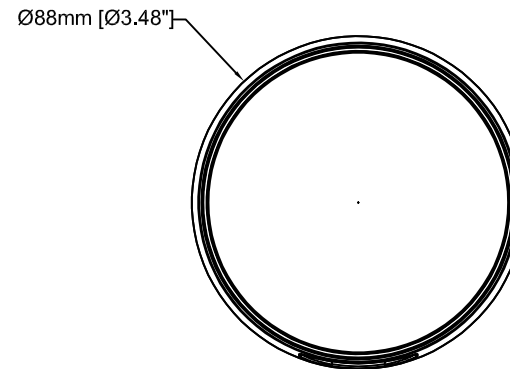

AXIS P1214-E Main Unit

Revision	v.01	Revision date	2017-10-30
Paper size	A4	Release date	2015-05-08
Created by	JOT	Scale	1:2

Revision	v.01	Revision date	2017-10-30
Paper size	A4	Release date	2014-05-08
Created by	JOT	Scale	1:1

Revision	v.01	Revision date	2017-10-30
Paper size	A4	Release date	2014-05-08
Created by	JOT	Scale	1:1

Revision	v.01	Revision date	2017-10-30
Paper size	A4	Release date	2014-05-08
Created by	JOT	Scale	1:2