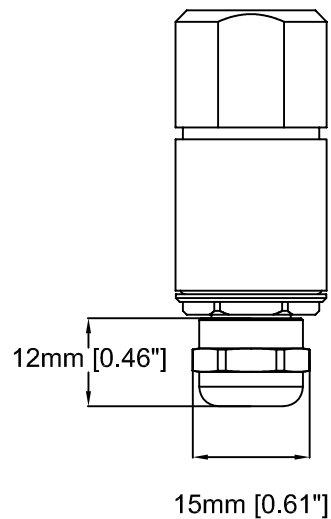

AXIS P1214-E Main Unit

Revision	v.01	Revision date	2017-10-30
Paper size	A4	Release date	2015-05-08
Created by	JOT	Scale	1:2

Revision	v.01	Revision date	2017-10-30
Paper size	A4	Release date	2014-05-08
Created by	JOT	Scale	1:1

Revision	v.01	Revision date	2017-10-30
Paper size	A4	Release date	2014-05-08
Created by	JOT	Scale	1:1

Revision	v.01	Revision date	2017-10-30
Paper size	A4	Release date	2014-05-08
Created by	JOT	Scale	1:2