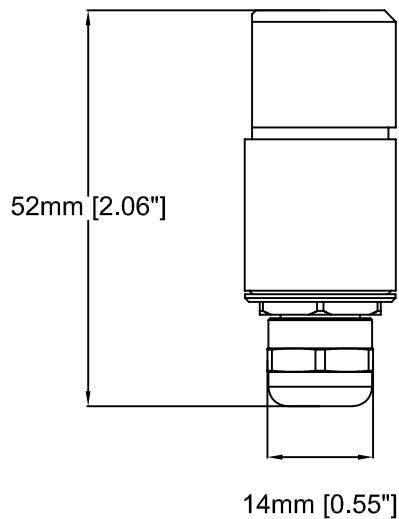

AXIS P1214-E Main Unit

Revision	v.01	Revision date	2017-10-30
Paper size	A4	Release date	2015-05-08
Created by	JOT	Scale	1:2

Revision	v.01	Revision date	2017-10-30
Paper size	A4	Release date	2014-05-08
Created by	JOT	Scale	1:1

Revision	v.01	Revision date	2017-10-30
Paper size	A4	Release date	2014-05-08
Created by	JOT	Scale	1:1

Revision	v.01	Revision date	2017-10-30
Paper size	A4	Release date	2014-05-08
Created by	JOT	Scale	1:2