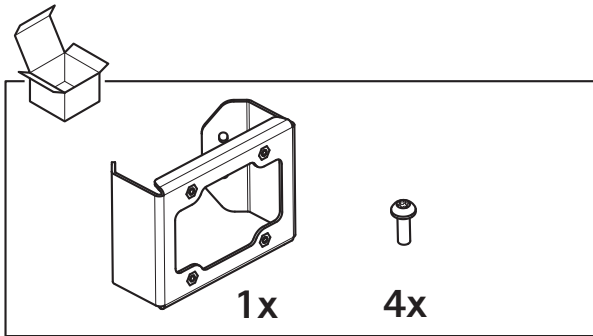

AXIS TQ9301 Corner Bracket

Installation guide
AXIS TQ9301 Corner Bracket
© Axis Communications AB, 2024

Ver. 2.1
Date: April, 2024
Part No. 2973561

Installation guide

1.2

1.3