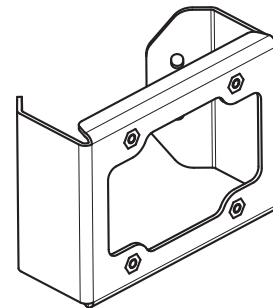

AXIS TQ9301 Corner Bracket

Installation guide
AXIS TQ9301 Corner Bracket
© Axis Communications AB, 2024

Ver. 2.1
Date: April, 2024
Part No. 2973561

Installation guide

1.2

1.3