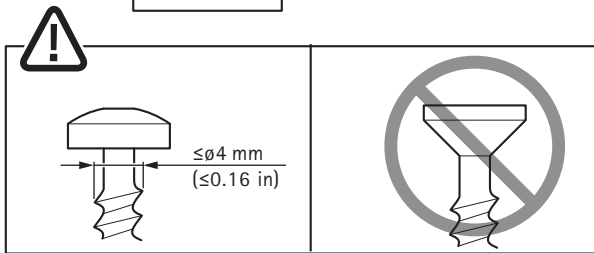

AXIS TQ9301 Corner Bracket

Installation guide
AXIS TQ9301 Corner Bracket
© Axis Communications AB, 2024

Ver. 2.1
Date: April, 2024
Part No. 2973561

Installation guide

1.2

1.3