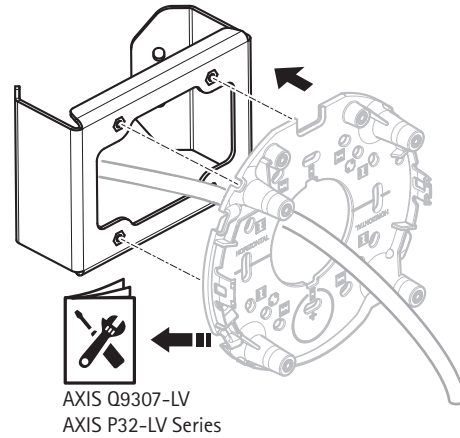

AXIS TQ9301 Corner Bracket

Installation guide
AXIS TQ9301 Corner Bracket
© Axis Communications AB, 2024

Ver. 2.1
Date: April, 2024
Part No. 2973561

Installation guide

1.2

1.3