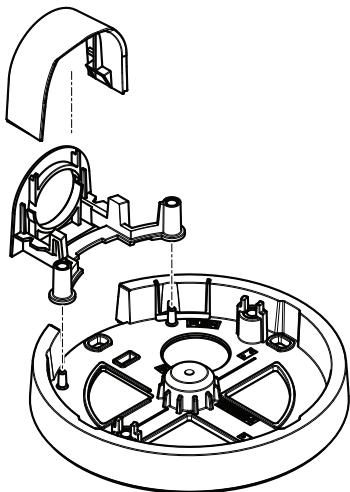

AXIS T94B01P Conduit Back Box

Installation Guide

AXIS T94B01P Conduit Back Box

1x

1x

1x

1x

1x

AXIS M30

**AXIS M31-LVE
AXIS M31-L**

AXIS T94B01P Conduit Back Box

Installation Guide

AXIS T94B01P Conduit Back Box

© Axis Communications AB, 2016

Ver. M1.4

Date: February 2016