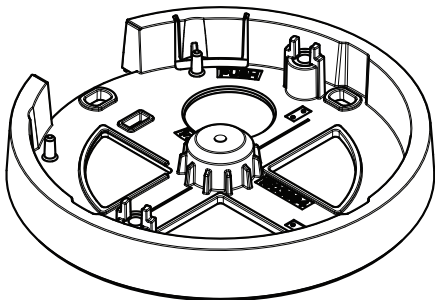

AXIS T94B01P Conduit Back Box

Installation Guide

AXIS T94B01P Conduit Back Box

1x

1x

1x

1x

1x

AXIS M30

**AXIS M31-LVE
AXIS M31-L**

AXIS T94B01P Conduit Back Box

Installation Guide

AXIS T94B01P Conduit Back Box

© Axis Communications AB, 2016

Ver. M1.4

Date: February 2016