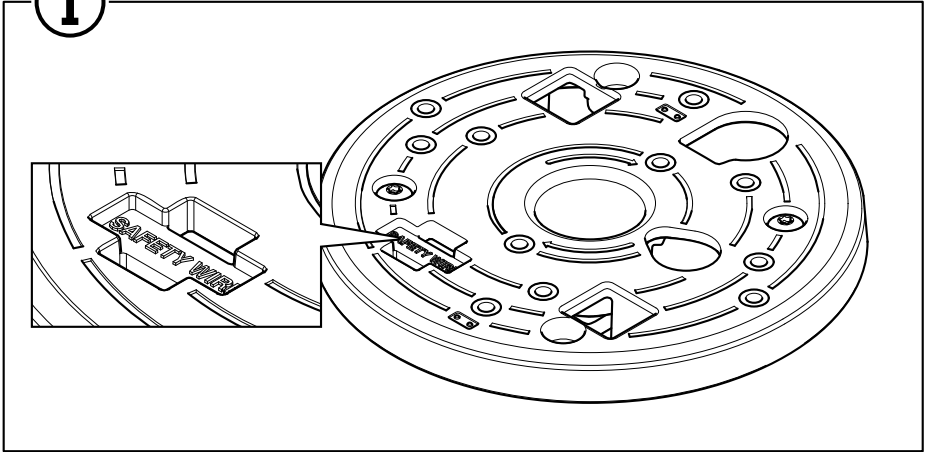

AXIS T91A33 Lighting Track Mount