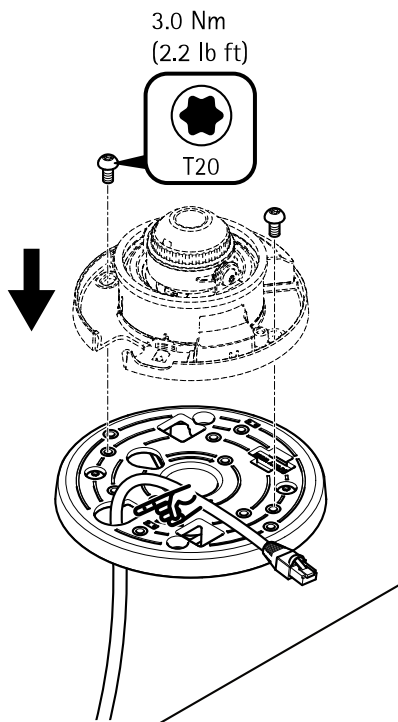

Learn more!

Visit Axis learning center axis.com/academy for useful trainings, webinars, tutorials and guides.

AXIS T91A33 Lighting Track Mount

4x

12x

4x

AXIS T91A33 Lighting Track Mount

31.5 mm
(1 1/4 in)

36 mm
(1 7/16 in)

34 mm
(1 5/16 in)

1.1

60 mm
(2 3/8 in)

2.1

62 mm
(2 7/16 in)

3.1

65 mm
(2 9/16 in)

4.1

AXIS T91A33 Lighting Track Mount

AXIS T91A33 Lighting Track Mount

1.1

1.2

1.3

1.4

2.1