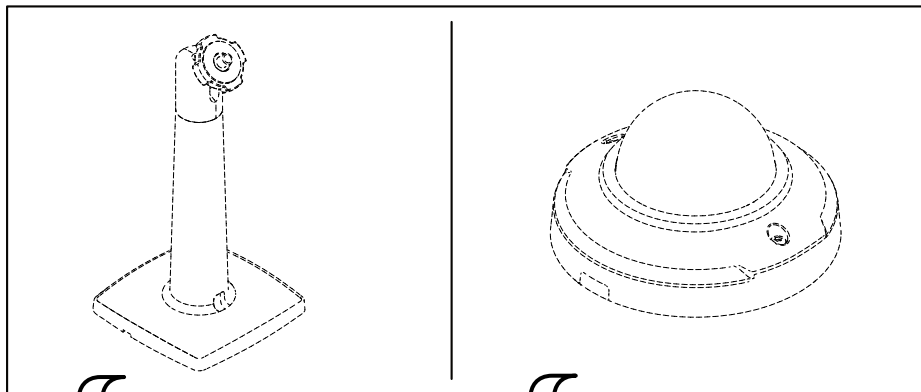

AXIS T91A33 Lighting Track Mount

1.1