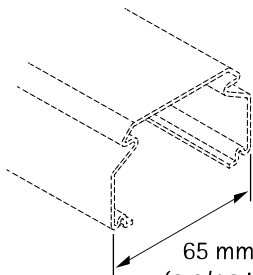

Learn more!

Visit Axis learning center axis.com/academy for useful trainings, webinars, tutorials and guides.

AXIS T91A33 Lighting Track Mount

4x

12x

4x

AXIS T91A33 Lighting Track Mount

31.5 mm
(1 1/4 in)

36 mm
(1 7/16 in)

34 mm
(1 5/16 in)

1.1

60 mm
(2 3/8 in)

2.1

62 mm
(2 7/16 in)

3.1

65 mm
(2 9/16 in)