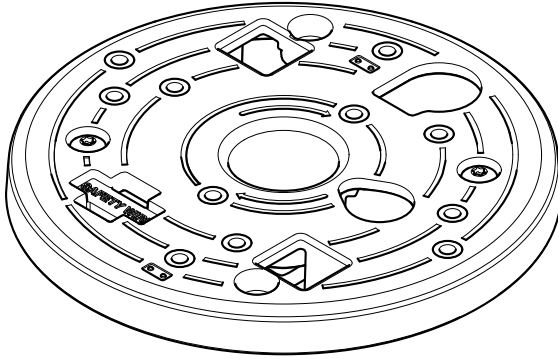

Learn more!

Visit Axis learning center axis.com/academy for useful trainings, webinars, tutorials and guides.

AXIS T91A33 Lighting Track Mount

4x

12x

4x

AXIS T91A33 Lighting Track Mount

31.5 mm
(1 1/4 in)