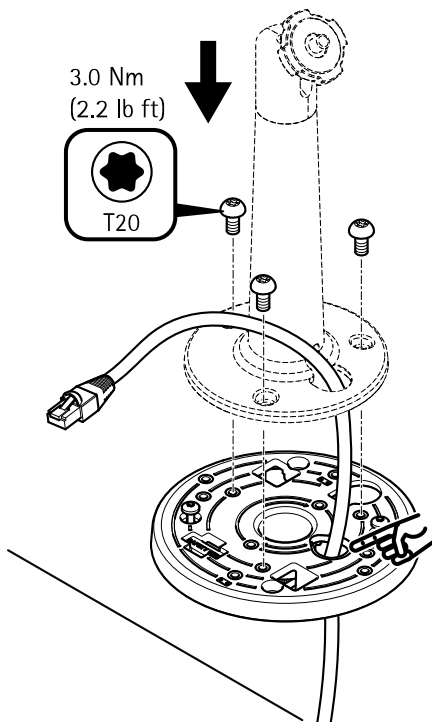

AXIS T91A33 Lighting Track Mount

1.1