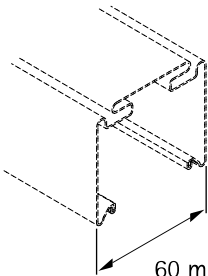

Learn more!

Visit Axis learning center axis.com/academy for useful trainings, webinars, tutorials and guides.

AXIS T91A33 Lighting Track Mount

4x

12x

4x

AXIS T91A33 Lighting Track Mount

31.5 mm
(1 1/4 in)

36 mm
(1 7/16 in)

34 mm
(1 5/16 in)

1.1

60 mm
(2 3/8 in)

2.1

62 mm
(2 7/16 in)

3.1

65 mm
(2 9/16 in)