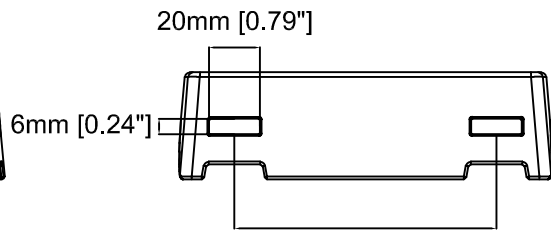

Ø24mm [Ø0.94"]  
74mm [2.90"]

33mm [1.28"]  
30mm [1.19"]

42mm [1.67"]  
20mm [0.79"]

20mm [0.79"]  
6mm [0.24"]  
104mm [4.09"]

147mm [5.80"]  
111mm [4.37"]

# AXIS T91B47 Pole Mount

Revision	v.01	Revision date	2018-03-20
Paper size	A4	Release date	2018-04-04
Created by	JOT	Scale	1:3