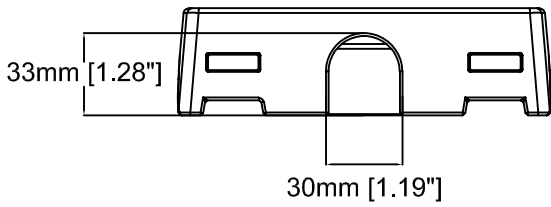

Ø24mm [Ø0.94"]  
74mm [2.90"]

33mm [1.28"]  
30mm [1.19"]

42mm [1.67"]  
20mm [0.79"]

20mm [0.79"]  
6mm [0.24"]  
104mm [4.09"]

147mm [5.80"]  
111mm [4.37"]

# AXIS T91B47 Pole Mount

Revision	v.01	Revision date	2018-03-20
Paper size	A4	Release date	2018-04-04
Created by	JOT	Scale	1:3