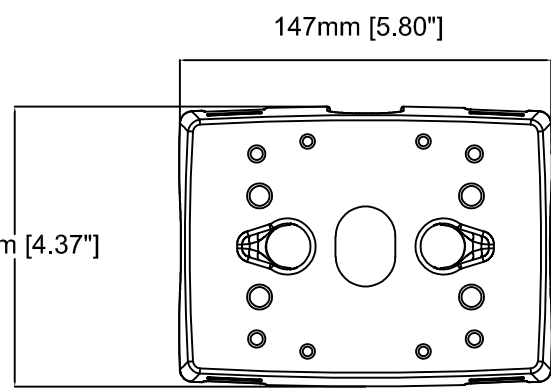

Ø24mm [Ø0.94"]  
74mm [2.90"]

33mm [1.28"]  
30mm [1.19"]

42mm [1.67"]  
20mm [0.79"]

20mm [0.79"]  
6mm [0.24"]  
104mm [4.09"]

147mm [5.80"]  
111mm [4.37"]

# AXIS T91B47 Pole Mount

Revision	v.01	Revision date	2018-03-20
Paper size	A4	Release date	2018-04-04
Created by	JOT	Scale	1:3