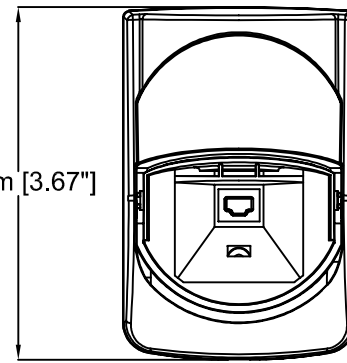

46mm [1.82"]

61mm [2.42"]

Revision	v.02	Revision date	2017-08-10
Paper size	A4	Release date	2015-09-17
Created by	JOT/GAB	Scale	1:2