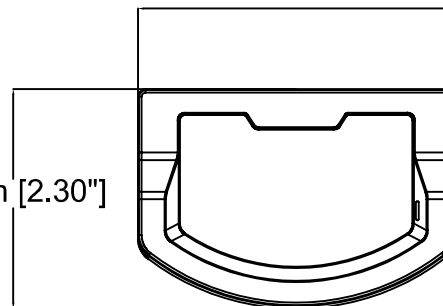

51mm [2.00"] 20mm [0.79"]

22mm [0.88"]

84mm [3.31"]

58mm [2.30"]

AXIS T6101 Audio and I/O Interface

Revision	v.01	Revision date	2018-01-04
Paper size	A4	Release date	2018-01-30
Created by	JOT	Scale	1:2