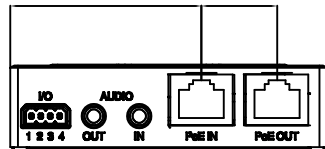

51mm [2.00"] 20mm [0.79"]

22mm [0.88"]

84mm [3.31"]

58mm [2.30"]

AXIS T6101 Audio and I/O Interface

Revision	v.01	Revision date	2018-01-04
Paper size	A4	Release date	2018-01-30
Created by	JOT	Scale	1:2