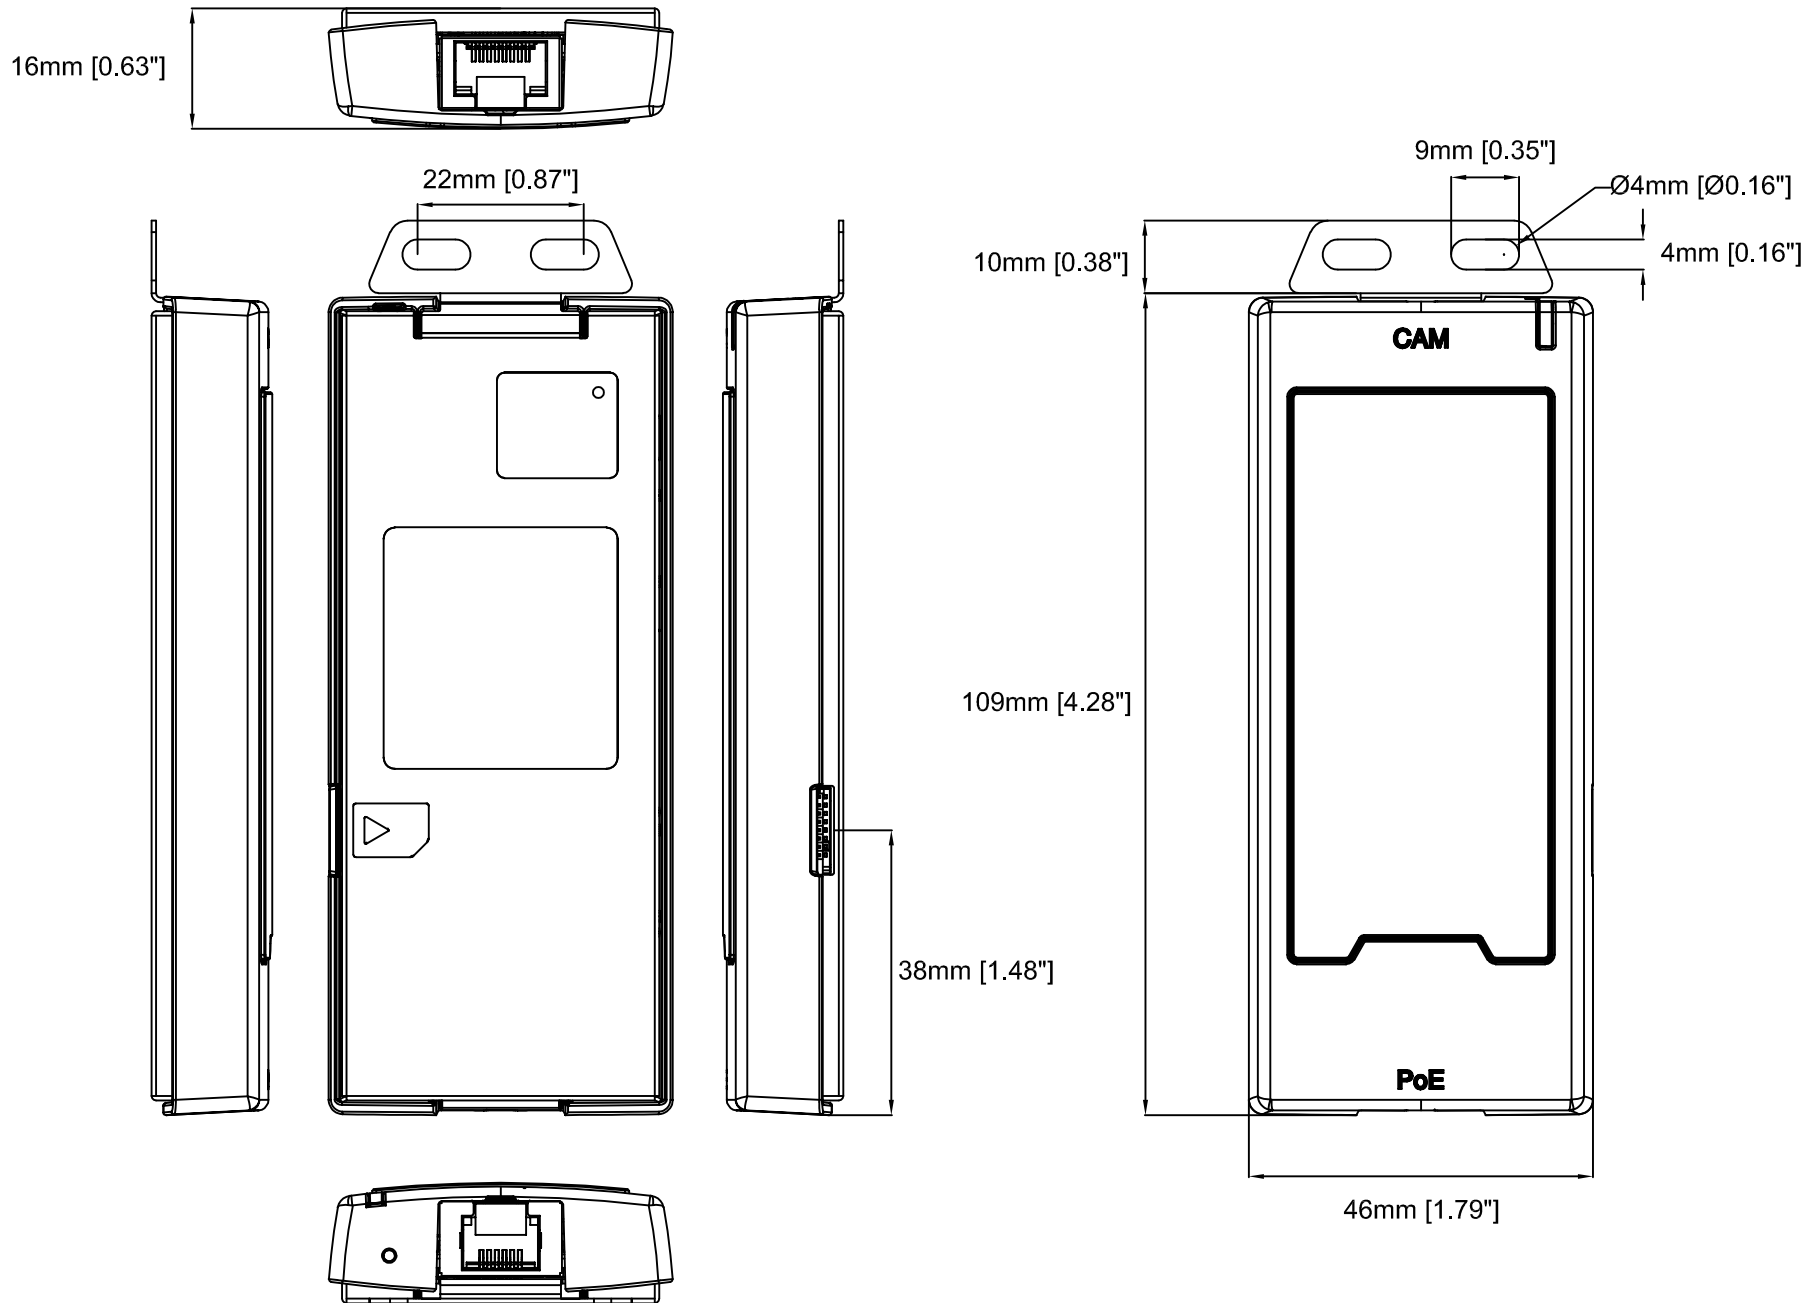

Revision	v.01	Revision date	2017-07-11
Paper size	A4	Release date	2017-10-01
Created by	JOT	Scale	1:1

14mm [0.56"] 11mm [0.43"]

60mm [2.38"]

19mm [0.75"]

20mm [0.79"]

30mm [1.17"]

# AXIS P1280-E Thermal Network Camera

Revision	v.01	Revision date	2017-07-10
Paper size	A4	Release date	2017-10-01
Created by	JOT	Scale	1:2

# AXIS P1280-E Thermal Network Camera

Revision	v.01	Revision date	2017-07-04
Paper size	A4	Release date	2017-10-01
Created by	JOT	Scale	1:1