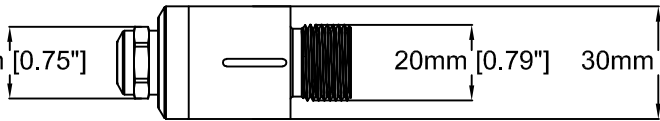

Revision	v.01	Revision date	2017-07-11
Paper size	A4	Release date	2017-10-01
Created by	JOT	Scale	1:1

14mm [0.56"] 11mm [0.43"]

60mm [2.38"]

19mm [0.75"]

20mm [0.79"]

30mm [1.17"]