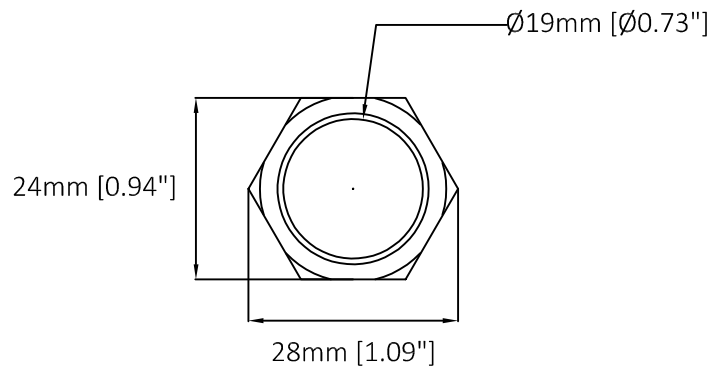

AXIS FA1125 Sensor Unit

Revision	v.01	Revision date	2017-05-03
Paper size	A4	Release date	2017-05-03
Created by	NAA	Scale	1:1

Revision	v.01	Revision date	2017-05-03
Paper size	A4	Release date	2017-05-03
Created by	NAA	Scale	1:1

Revision	v.01	Revision date	2017-05-03
Paper size	A4	Release date	2017-05-03
Created by	NAA	Scale	1:1