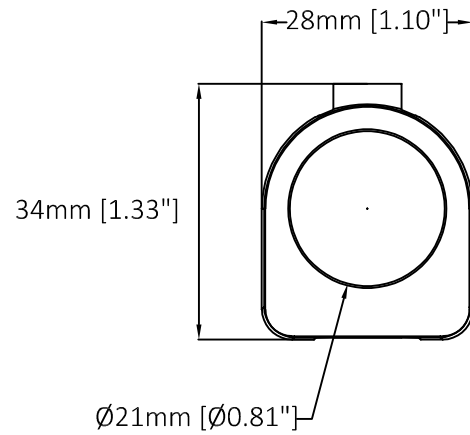

AXIS FA1125 Sensor Unit

Revision	v.01	Revision date	2017-05-03
Paper size	A4	Release date	2017-05-03
Created by	NAA	Scale	1:1

Revision	v.01	Revision date	2017-05-03
Paper size	A4	Release date	2017-05-03
Created by	NAA	Scale	1:1

Revision	v.01	Revision date	2017-05-03
Paper size	A4	Release date	2017-05-03
Created by	NAA	Scale	1:1