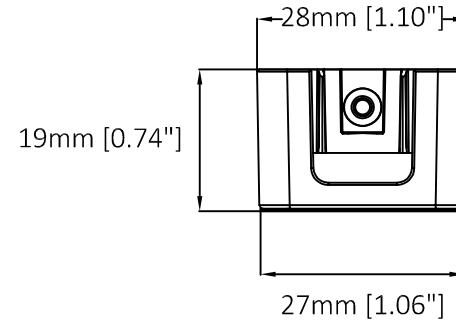

AXIS FA1125 Sensor Unit

Revision	v.01	Revision date	2017-05-03
Paper size	A4	Release date	2017-05-03
Created by	NAA	Scale	1:1

Revision	v.01	Revision date	2017-05-03
Paper size	A4	Release date	2017-05-03
Created by	NAA	Scale	1:1

Revision	v.01	Revision date	2017-05-03
Paper size	A4	Release date	2017-05-03
Created by	NAA	Scale	1:1