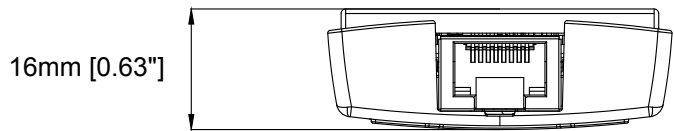

AXIS P1290-E Thermal Network Camera

Revision	v.01	Revision date	2018-12-19
Paper size	A4	Release date	2018-12-19
Created by	JSK	Scale	1:2

AXIS P1290-E Thermal Network Camera

Revision	v.01	Revision date	2018-12-19
Paper size	A4	Release date	2015-12-29
Created by	JOT	Scale	1:2