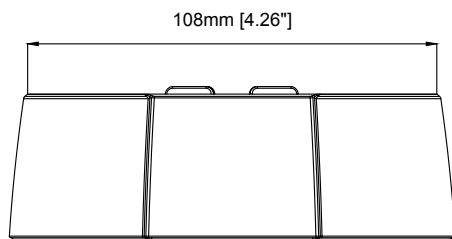

AXIS P1290-E Thermal Network Camera

Revision	v.01	Revision date	2018-12-19
Paper size	A4	Release date	2015-12-29
Created by	JOT	Scale	1:2