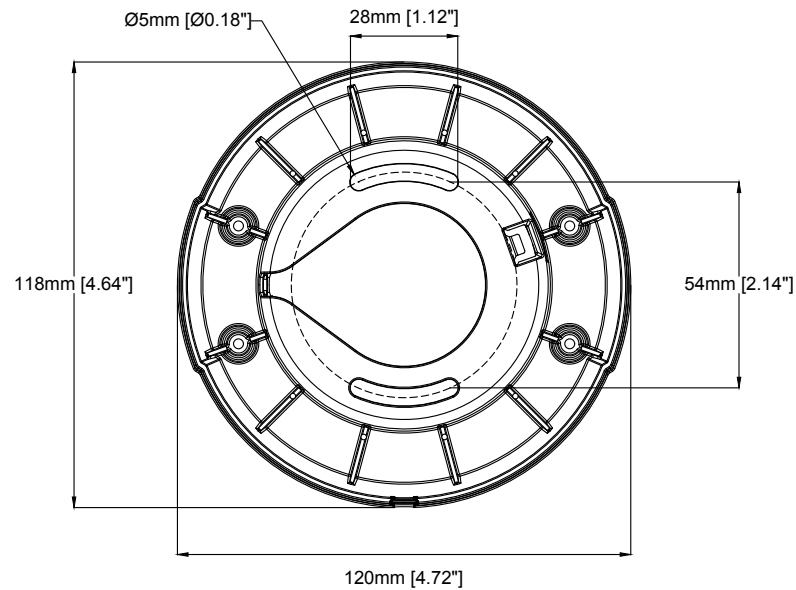

AXIS P1290-E Thermal Network Camera

Revision	v.01	Revision date	2018-12-19
Paper size	A4	Release date	2018-12-19
Created by	JSK	Scale	1:2

AXIS P1290-E Thermal Network Camera

Revision	v.01	Revision date	2018-12-19
Paper size	A4	Release date	2015-12-29
Created by	JOT	Scale	1:2

AXIS P1290-E Thermal Network Camera

Revision	v.01	Revision date	2018-12-19
Paper size	A4	Release date	2017-10-01
Created by	JSK	Scale	1:1