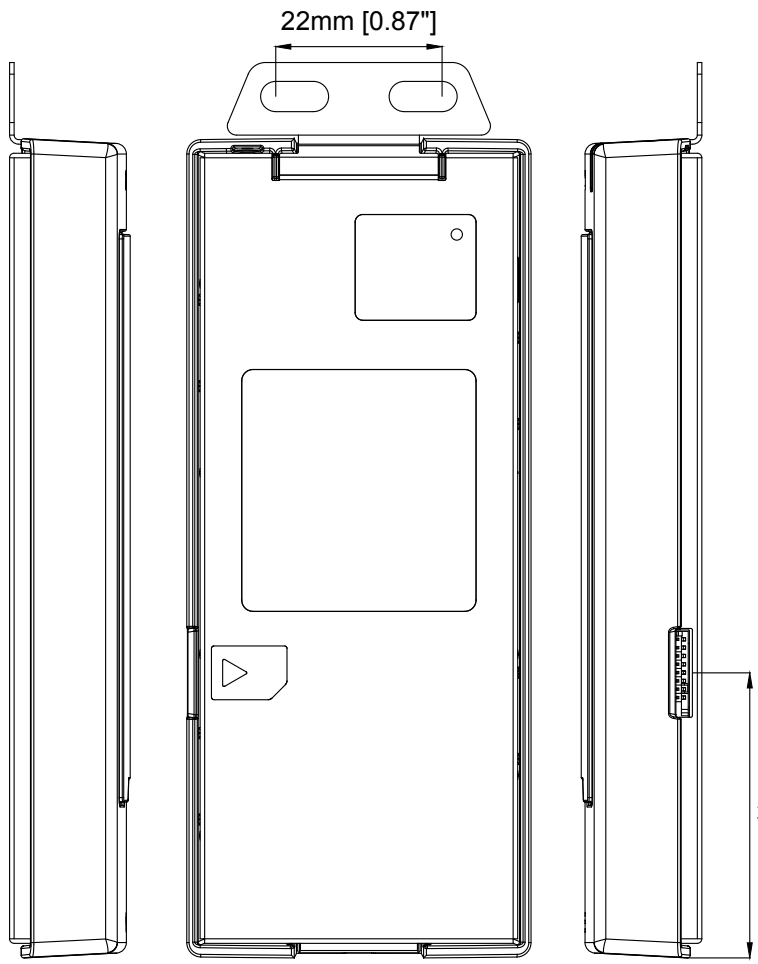

AXIS P1290-E Thermal Network Camera

Revision	v.01	Revision date	2018-12-19
Paper size	A4	Release date	2018-12-19
Created by	JSK	Scale	1:2

AXIS P1290-E Thermal Network Camera

Revision	v.01	Revision date	2018-12-19
Paper size	A4	Release date	2015-12-29
Created by	JOT	Scale	1:2

AXIS P1290-E Thermal Network Camera

Revision	v.01	Revision date	2018-12-19
Paper size	A4	Release date	2017-10-01
Created by	JSK	Scale	1:1