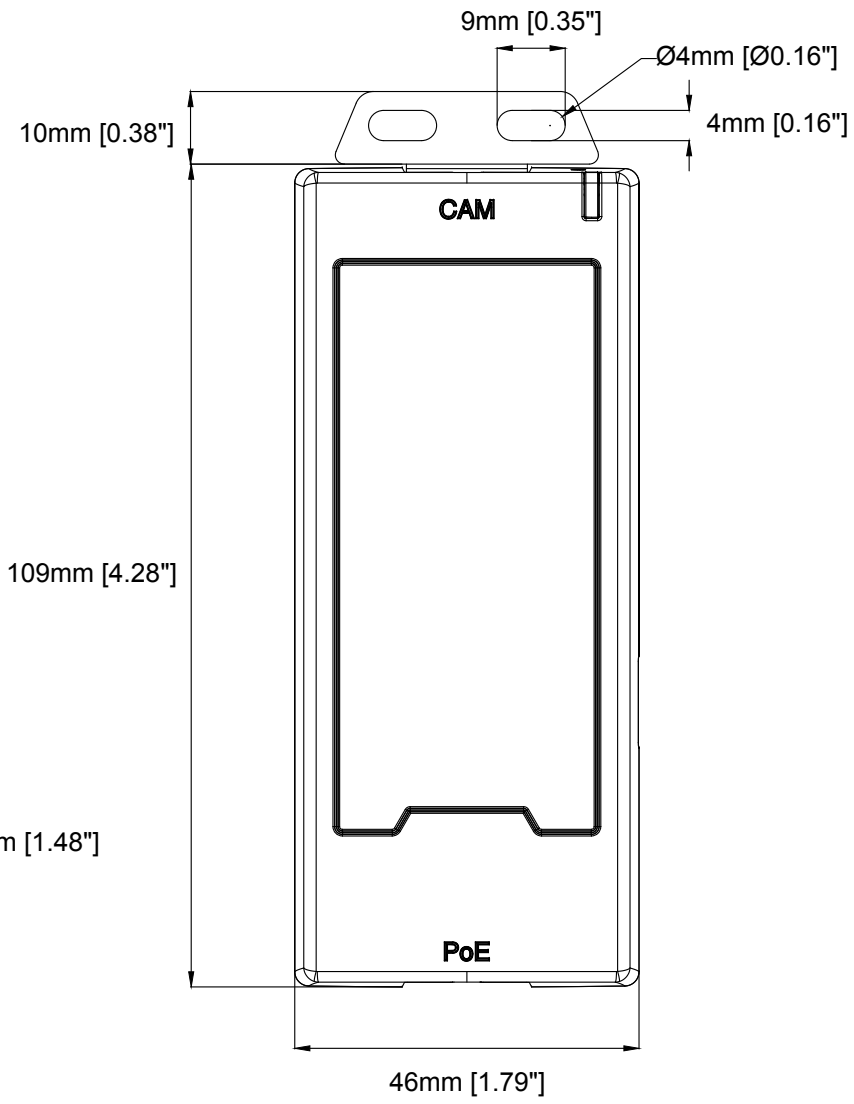

AXIS P1290-E Thermal Network Camera

Revision	v.01	Revision date	2018-12-19
Paper size	A4	Release date	2018-12-19
Created by	JSK	Scale	1:2

AXIS P1290-E Thermal Network Camera

Revision	v.01	Revision date	2018-12-19
Paper size	A4	Release date	2015-12-29
Created by	JOT	Scale	1:2

AXIS P1290-E Thermal Network Camera

Revision	v.01	Revision date	2018-12-19
Paper size	A4	Release date	2017-10-01
Created by	JSK	Scale	1:1