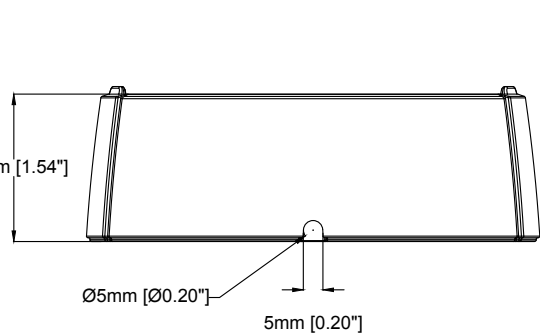

AXIS P1290-E Thermal Network Camera

Revision	v.01	Revision date	2018-12-19
Paper size	A4	Release date	2018-12-19
Created by	JSK	Scale	1:2

AXIS P1290-E Thermal Network Camera

Revision	v.01	Revision date	2018-12-19
Paper size	A4	Release date	2015-12-29
Created by	JOT	Scale	1:2

AXIS P1290-E Thermal Network Camera

Revision	v.01	Revision date	2018-12-19
Paper size	A4	Release date	2017-10-01
Created by	JSK	Scale	1:1