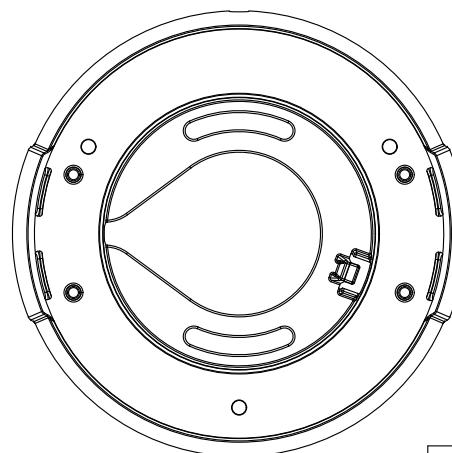

AXIS P1290-E Thermal Network Camera

Revision	v.01	Revision date	2018-12-19
Paper size	A4	Release date	2018-12-19
Created by	JSK	Scale	1:2

AXIS P1290-E Thermal Network Camera

Revision	v.01	Revision date	2018-12-19
Paper size	A4	Release date	2015-12-29
Created by	JOT	Scale	1:2

AXIS P1290-E Thermal Network Camera

Revision	v.01	Revision date	2018-12-19
Paper size	A4	Release date	2017-10-01
Created by	JSK	Scale	1:1