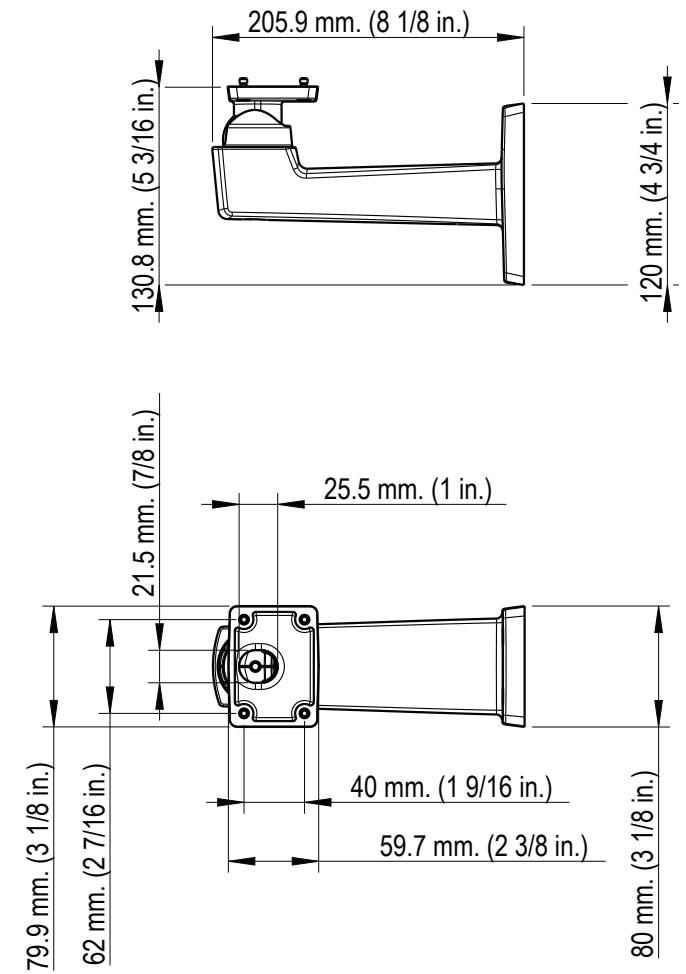

# AXIS T93G05 Protective Housing

April 22, 2015 Scale 1:5