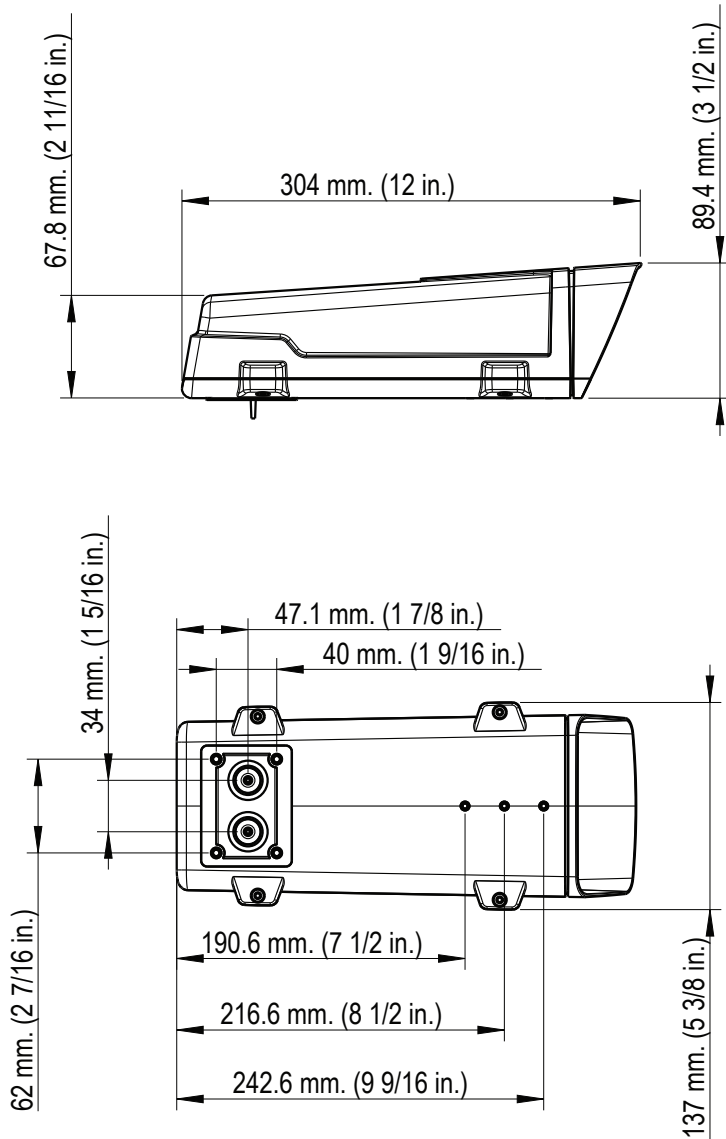

# AXIS T93G05 Protective Housing

April 22, 2015 Scale 1:5