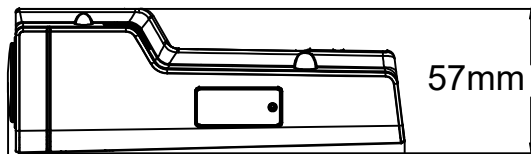

40mm [1.57"]

157mm [6.20"]

57mm [2.26"]

80mm [3.14"]

119mm [4.70"]

AXIS P1387-B Box Camera

Revision	v.01	Revision date	2023-11-14
Paper size	A4	Release date	2023-11-14
Created by	MS	Scale	1:3