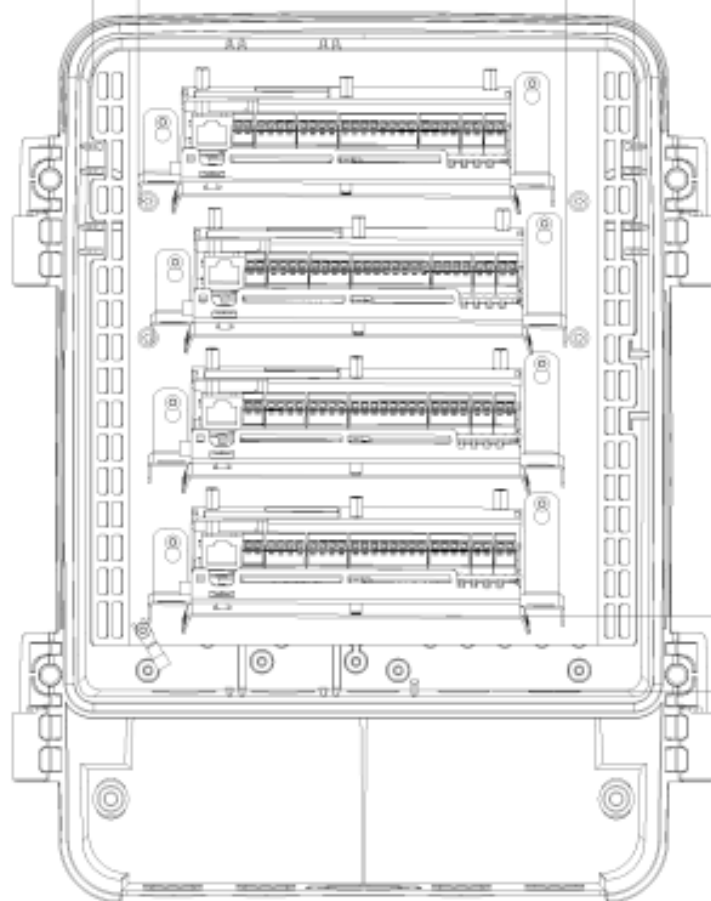

Revision	v.01	Revision date	2023-04-26
Paper size	A4	Release date	2023-04-26
Created by	MS	Scale	1:7

18mm [0.71"]

27mm [1.05"]

86mm [3.40"]

30mm [1.19"]