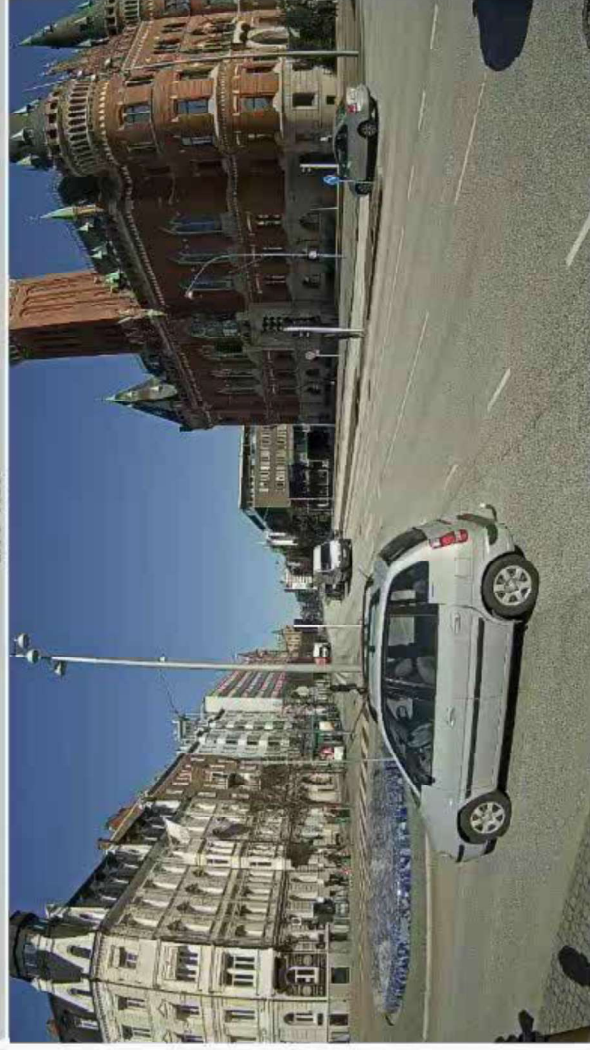

Pan, Tilt, Roll and Zoom (PTRZ)

Direct the camera:

1. Click **Scan**. Wait for the camera to create an overview map.
2. Click in the **Overview Map** to direct the camera.
3. Click in the **Live View** to fine-tune the direction. Zoom in or out if needed.
4. The camera levels automatically. For another angle, click the roll arrows.
5. Click **Autofocus**.

Overview Map

Live View

Zoom: Width: Tilt:

Autoroll

Autofocus

Roll:

Show pixel counter

DONE