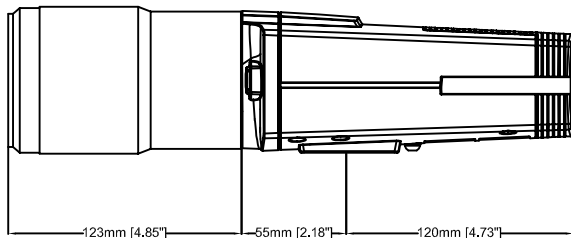

84mm [3.32"] 55mm [2.18"] 120mm [4.73"]

**AXIS Q1659 100 mm, f/2.8L**

**AXIS Q1659 10-22 mm, f/3.5-4.5**

**AXIS Q1659 70-200 mm, f/2.8L**

123mm [4.85"] 55mm [2.18"] 120mm [4.73"]

90mm [3.55"] 55mm [2.18"] 120mm [4.73"]

199mm [7.85"] 55mm [2.18"] 120mm [4.73"]