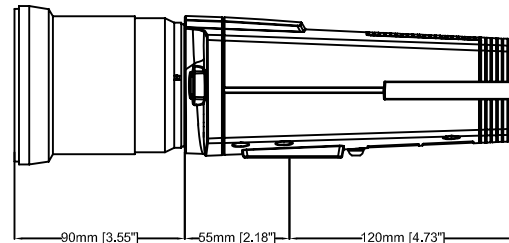

84mm [3.32"] 55mm [2.18"] 120mm [4.73"]

**AXIS Q1659 100 mm, f/2.8L**

**AXIS Q1659 10-22 mm, f/3.5-4.5**

**AXIS Q1659 70-200 mm, f/2.8L**

123mm [4.85"] 55mm [2.18"] 120mm [4.73"]

90mm [3.55"] 55mm [2.18"] 120mm [4.73"]

199mm [7.85"] 55mm [2.18"] 120mm [4.73"]

# AXIS Q1659 Network Camera

Revision	v.01	Revision date	2017-02-01
Paper size	A4	Release date	2017-02-01
Created by	NAA	Scale	1:4

**AXIS Q1659 Network Camera**  
**24 mm, f/2.8**

Revision	v.01	Revision date	2017-02-01
Paper size	A4	Release date	2017-02-01
Created by	NAA	Scale	1:2