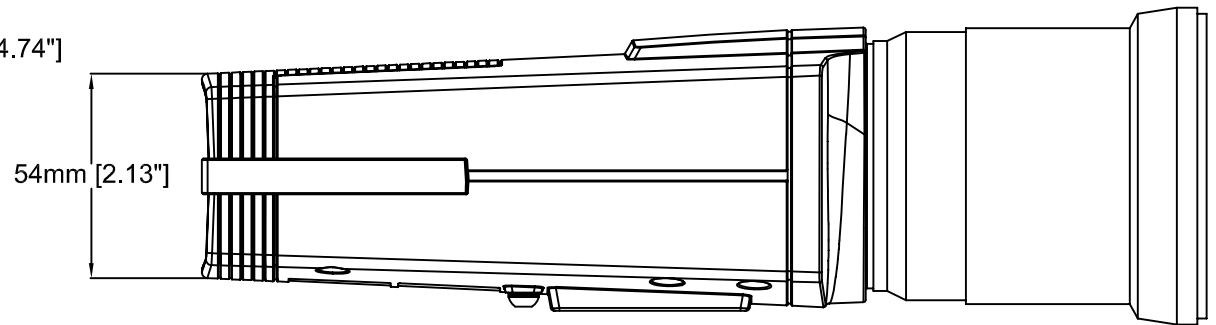

# AXIS Q1659 Network Camera

85 mm, f/1.2L

Revision	v.01	Revision date	2017-02-01
Paper size	A4	Release date	2017-02-01
Created by	NAA	Scale	1:2

# AXIS Q1659 Network Camera

100 mm, f/2.8L

Revision	v.01	Revision date	2017-02-01
Paper size	A4	Release date	2017-02-01
Created by	NAA	Scale	1:2