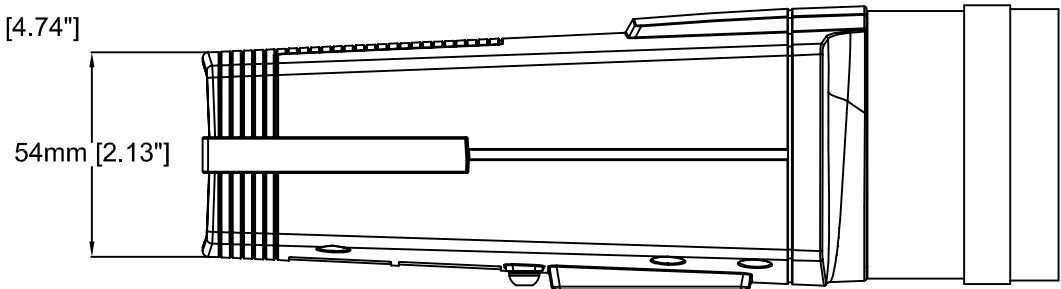

AXIS Q1659 Network Camera

50 mm, f/1.4

Revision	v.01	Revision date	2017-02-01
Paper size	A4	Release date	2017-02-01
Created by	NAA	Scale	1:2