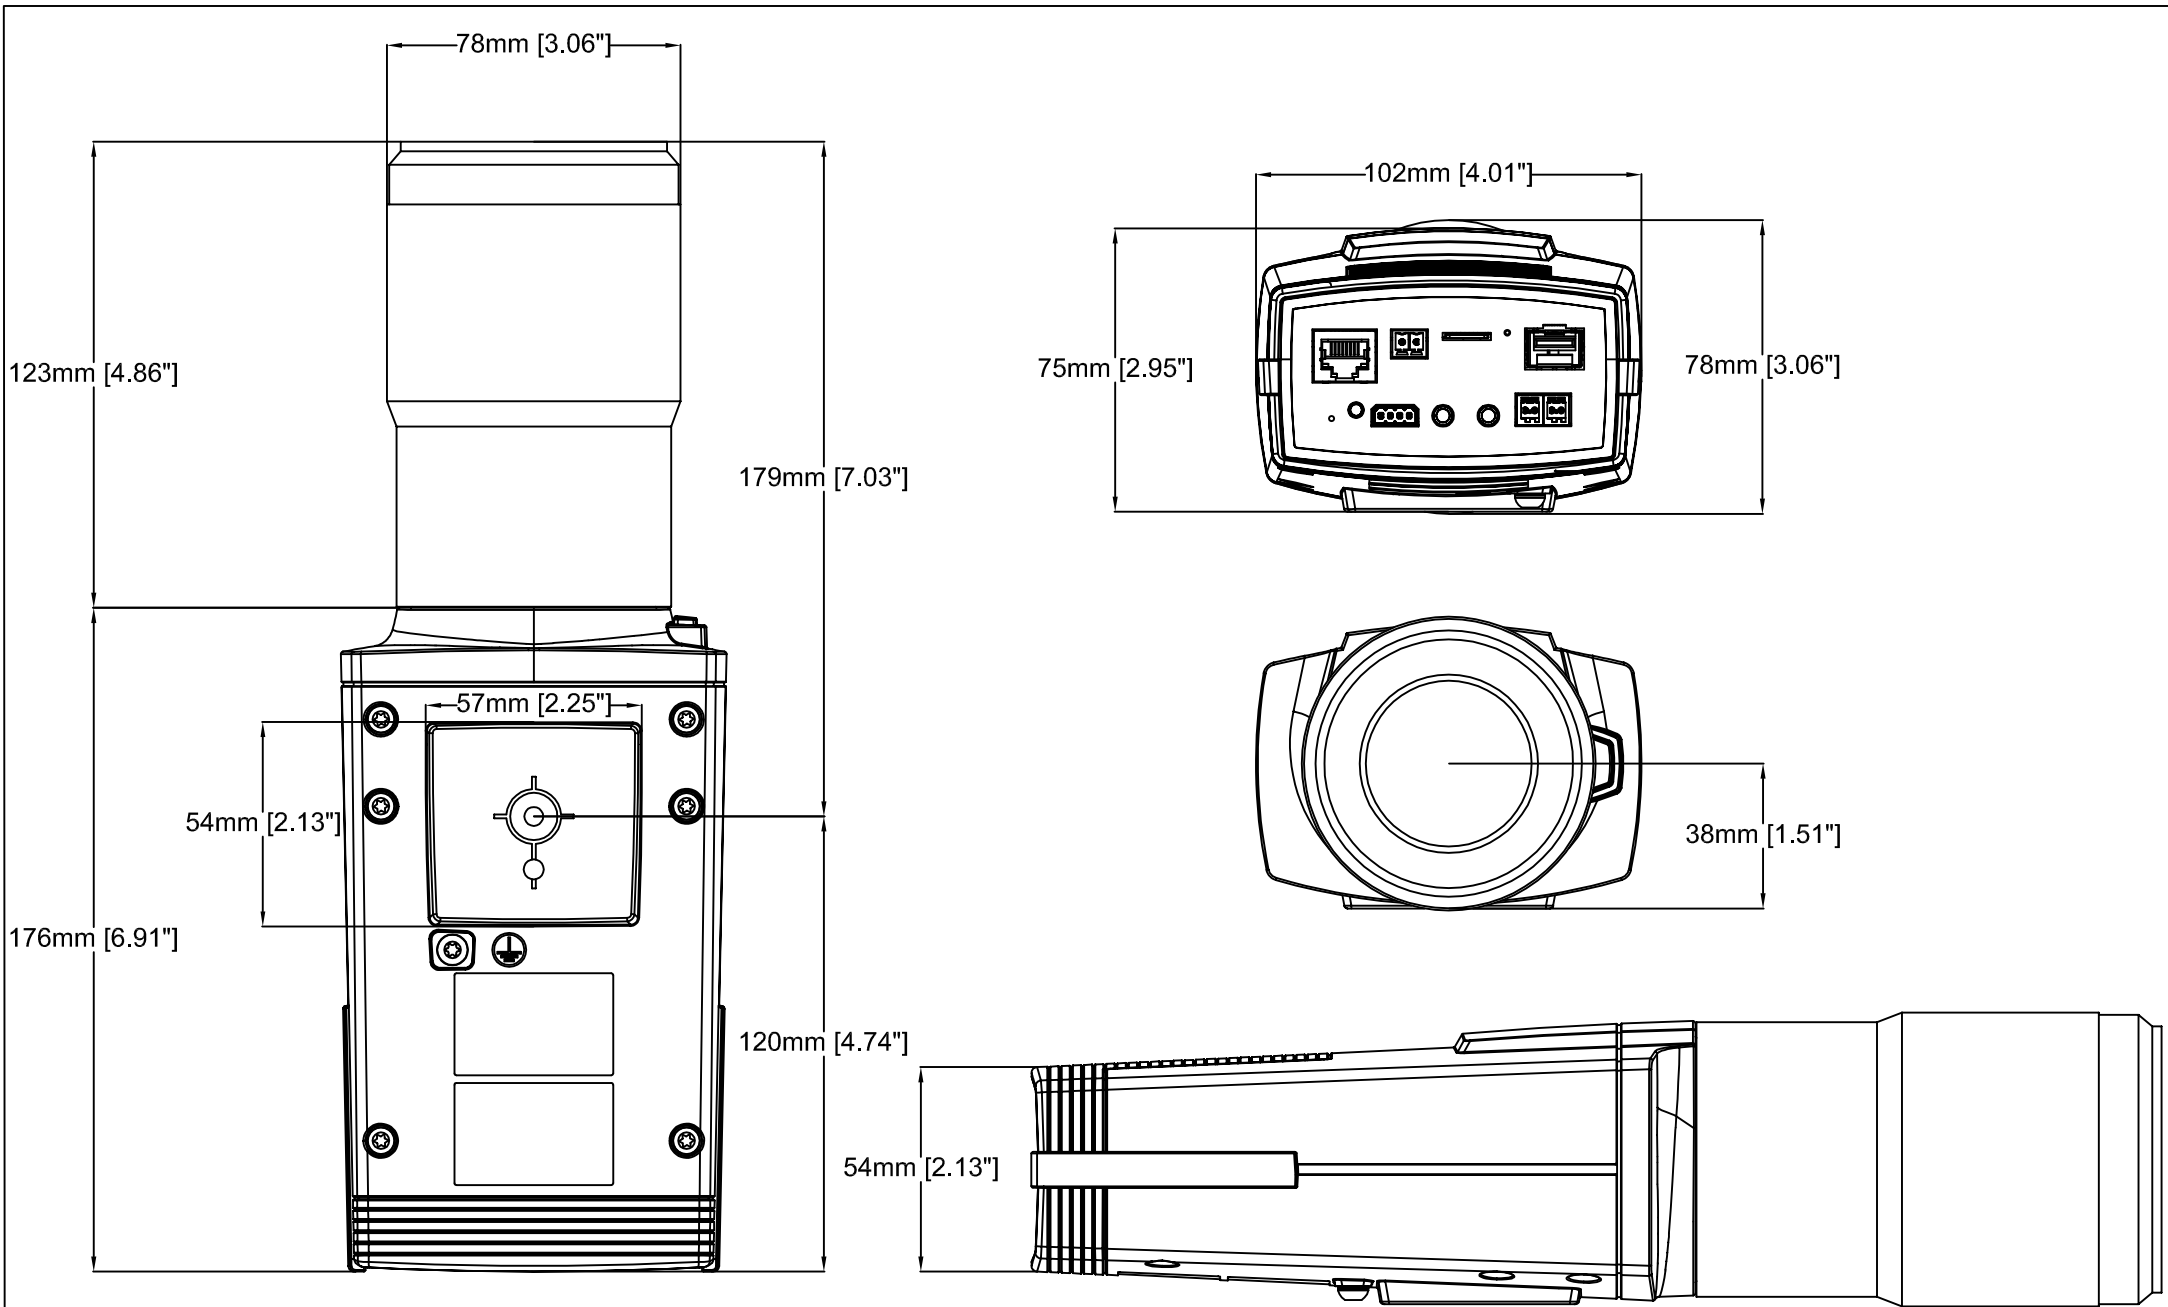

199mm [7.85"] 55mm [2.18"] 120mm [4.73"]

# AXIS Q1659 Network Camera

50 mm, f/1.4

Revision	v.01	Revision date	2017-02-01
Paper size	A4	Release date	2017-02-01
Created by	NAA	Scale	1:2

# AXIS Q1659 Network Camera

85 mm, f/1.2L

Revision	v.01	Revision date	2017-02-01
Paper size	A4	Release date	2017-02-01
Created by	NAA	Scale	1:2