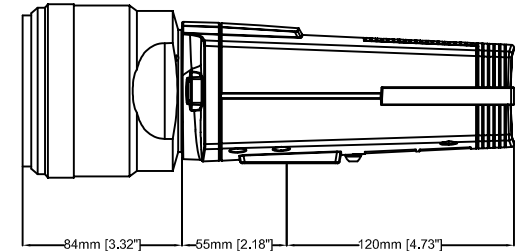

**AXIS Q1659 24 mm, f/2.8**

**AXIS Q1659 35 mm f/2**

**AXIS Q1659 50 mm, f/1.4**

**AXIS Q1659 85 mm, f/1.2L**

55mm [2.18"]  
120mm [4.73"]  
23mm [0.91"]

63mm [2.48"] 55mm [2.18"] 120mm [4.73"]

51mm [2.00"] 55mm [2.18"] 120mm [4.73"]

199mm [7.85"] 55mm [2.18"] 120mm [4.73"]