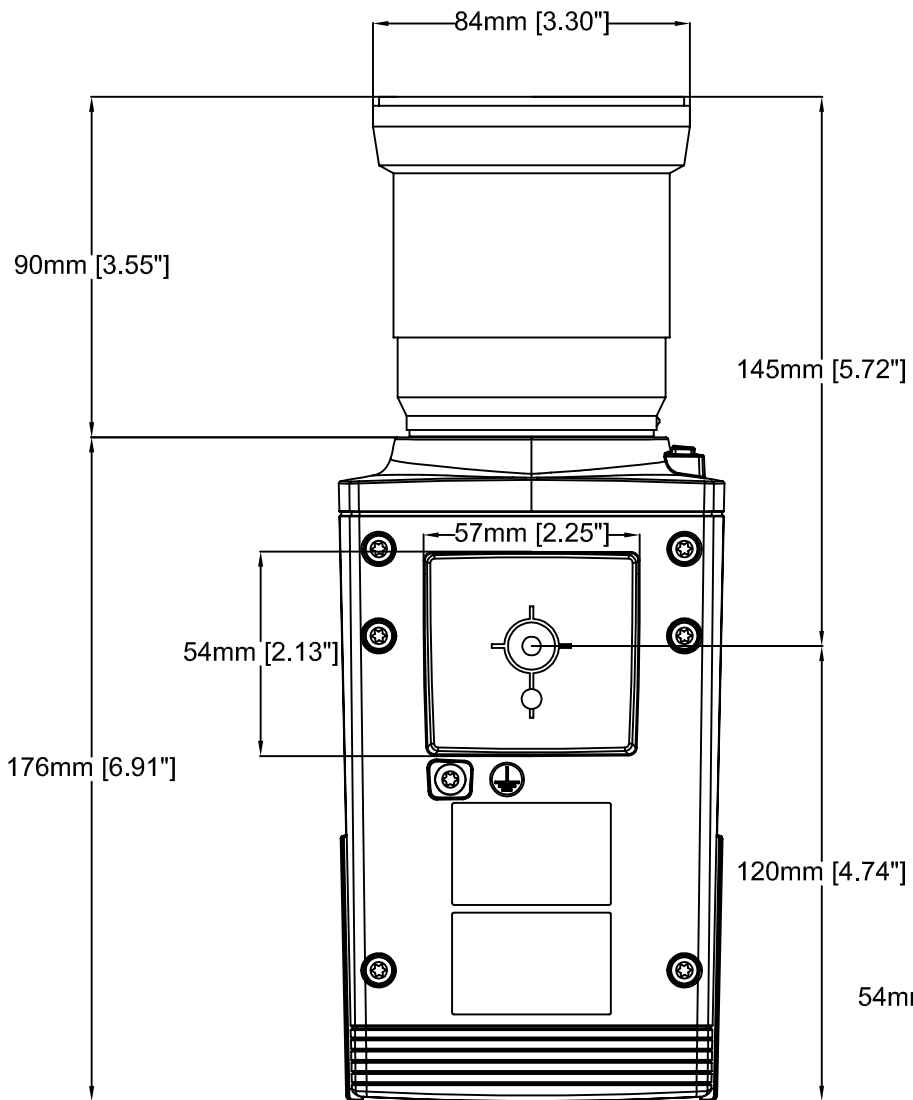

199mm [7.85"] 55mm [2.18"] 120mm [4.73"]

# AXIS Q1659 Network Camera

85 mm, f/1.2L

Revision	v.01	Revision date	2017-02-01
Paper size	A4	Release date	2017-02-01
Created by	NAA	Scale	1:2

# AXIS Q1659 Network Camera

100 mm, f/2.8L

Revision	v.01	Revision date	2017-02-01
Paper size	A4	Release date	2017-02-01
Created by	NAA	Scale	1:2

# AXIS Q1659 Network Camera

10–22 mm, f/3.5-4.5

Revision	v.01	Revision date	2017-02-01
Paper size	A4	Release date	2017-02-01
Created by	NAA	Scale	1:2

Revision	v.01	Revision date	2017-02-01
Paper size	A4	Release date	2017-02-01
Created by	NAA	Scale	1:3