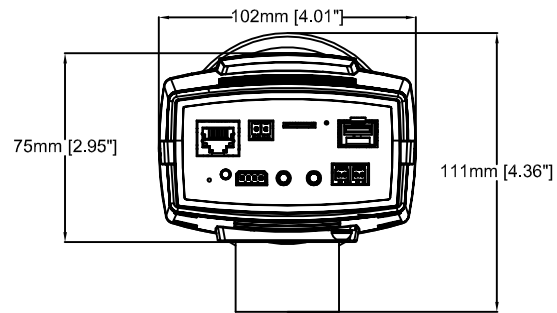

199mm [7.85"] 55mm [2.18"] 120mm [4.73"]

# AXIS Q1659 Network Camera

85 mm, f/1.2L

Revision	v.01	Revision date	2017-02-01
Paper size	A4	Release date	2017-02-01
Created by	NAA	Scale	1:2

# AXIS Q1659 Network Camera

100 mm, f/2.8L

Revision	v.01	Revision date	2017-02-01
Paper size	A4	Release date	2017-02-01
Created by	NAA	Scale	1:2

# AXIS Q1659 Network Camera

10–22 mm, f/3.5-4.5

Revision	v.01	Revision date	2017-02-01
Paper size	A4	Release date	2017-02-01
Created by	NAA	Scale	1:2

Revision	v.01	Revision date	2017-02-01
Paper size	A4	Release date	2017-02-01
Created by	NAA	Scale	1:3