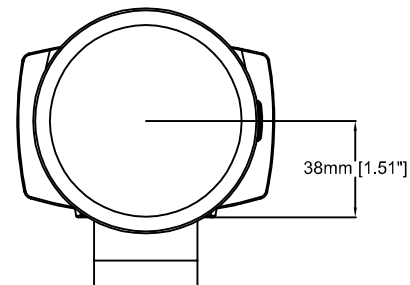

199mm [7.85"] 55mm [2.18"] 120mm [4.73"]

# AXIS Q1659 Network Camera

85 mm, f/1.2L

Revision	v.01	Revision date	2017-02-01
Paper size	A4	Release date	2017-02-01
Created by	NAA	Scale	1:2

# AXIS Q1659 Network Camera

100 mm, f/2.8L

Revision	v.01	Revision date	2017-02-01
Paper size	A4	Release date	2017-02-01
Created by	NAA	Scale	1:2

# AXIS Q1659 Network Camera

10–22 mm, f/3.5-4.5

Revision	v.01	Revision date	2017-02-01
Paper size	A4	Release date	2017-02-01
Created by	NAA	Scale	1:2

Revision	v.01	Revision date	2017-02-01
Paper size	A4	Release date	2017-02-01
Created by	NAA	Scale	1:3