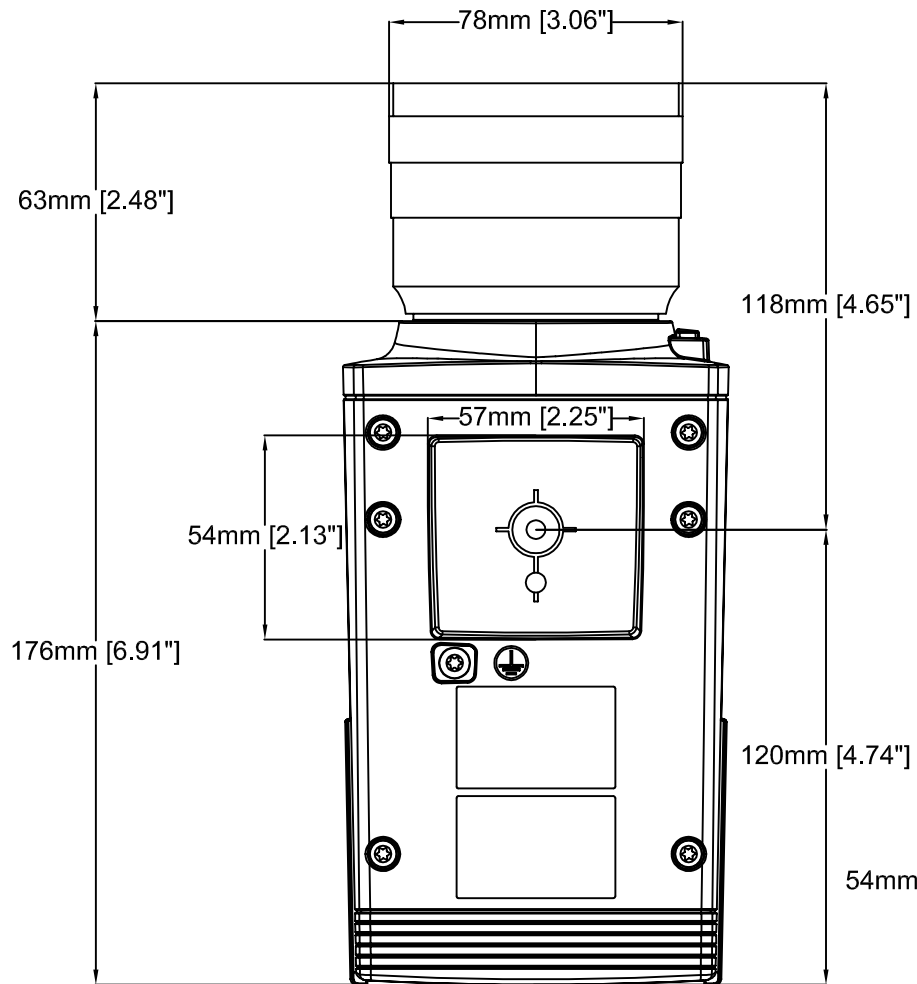

199mm [7.85"] 55mm [2.18"] 120mm [4.73"]

# AXIS Q1659 Network Camera

Revision	v.01	Revision date	2017-02-01
Paper size	A4	Release date	2017-02-01
Created by	NAA	Scale	1:4

**AXIS Q1659 Network Camera**  
**24 mm, f/2.8**

Revision	v.01	Revision date	2017-02-01
Paper size	A4	Release date	2017-02-01
Created by	NAA	Scale	1:2

# AXIS Q1659 Network Camera

10–22 mm, f/3.5-4.5

Revision	v.01	Revision date	2017-02-01
Paper size	A4	Release date	2017-02-01
Created by	NAA	Scale	1:2

Revision	v.01	Revision date	2017-02-01
Paper size	A4	Release date	2017-02-01
Created by	NAA	Scale	1:3