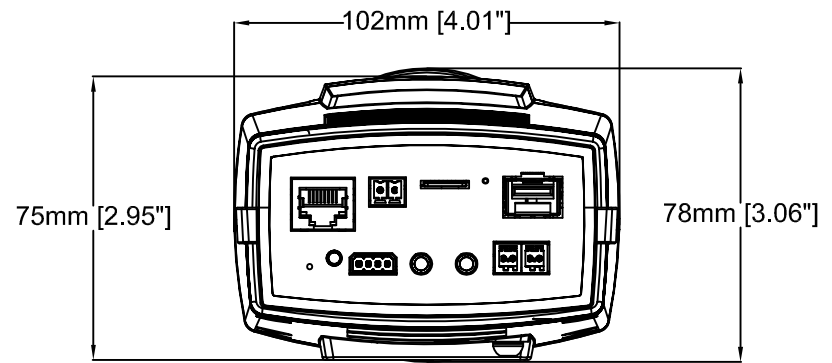

199mm [7.85"] 55mm [2.18"] 120mm [4.73"]

# AXIS Q1659 Network Camera

Revision	v.01	Revision date	2017-02-01
Paper size	A4	Release date	2017-02-01
Created by	NAA	Scale	1:4

**AXIS Q1659 Network Camera**  
**24 mm, f/2.8**

Revision	v.01	Revision date	2017-02-01
Paper size	A4	Release date	2017-02-01
Created by	NAA	Scale	1:2