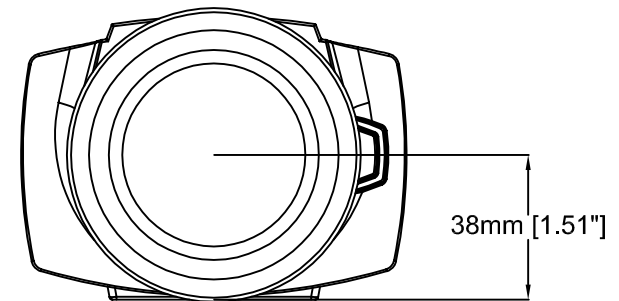

199mm [7.85"] 55mm [2.18"] 120mm [4.73"]

# AXIS Q1659 Network Camera

Revision	v.01	Revision date	2017-02-01
Paper size	A4	Release date	2017-02-01
Created by	NAA	Scale	1:4

**AXIS Q1659 Network Camera**  
**24 mm, f/2.8**

Revision	v.01	Revision date	2017-02-01
Paper size	A4	Release date	2017-02-01
Created by	NAA	Scale	1:2