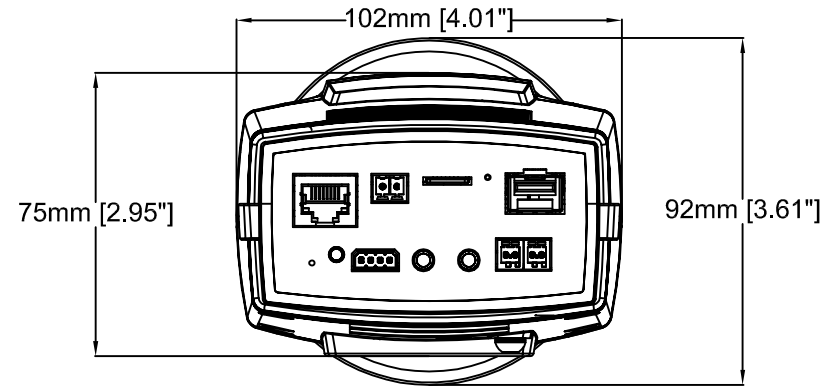

199mm [7.85"] 55mm [2.18"] 120mm [4.73"]

# AXIS Q1659 Network Camera

50 mm, f/1.4

Revision	v.01	Revision date	2017-02-01
Paper size	A4	Release date	2017-02-01
Created by	NAA	Scale	1:2