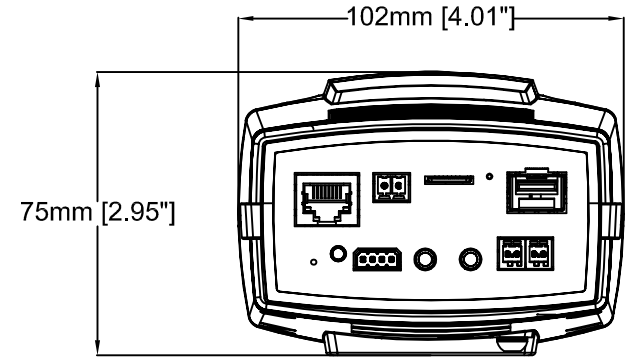

AXIS Q1659 Network Camera

50 mm, f/1.4

Revision	v.01	Revision date	2017-02-01
Paper size	A4	Release date	2017-02-01
Created by	NAA	Scale	1:2