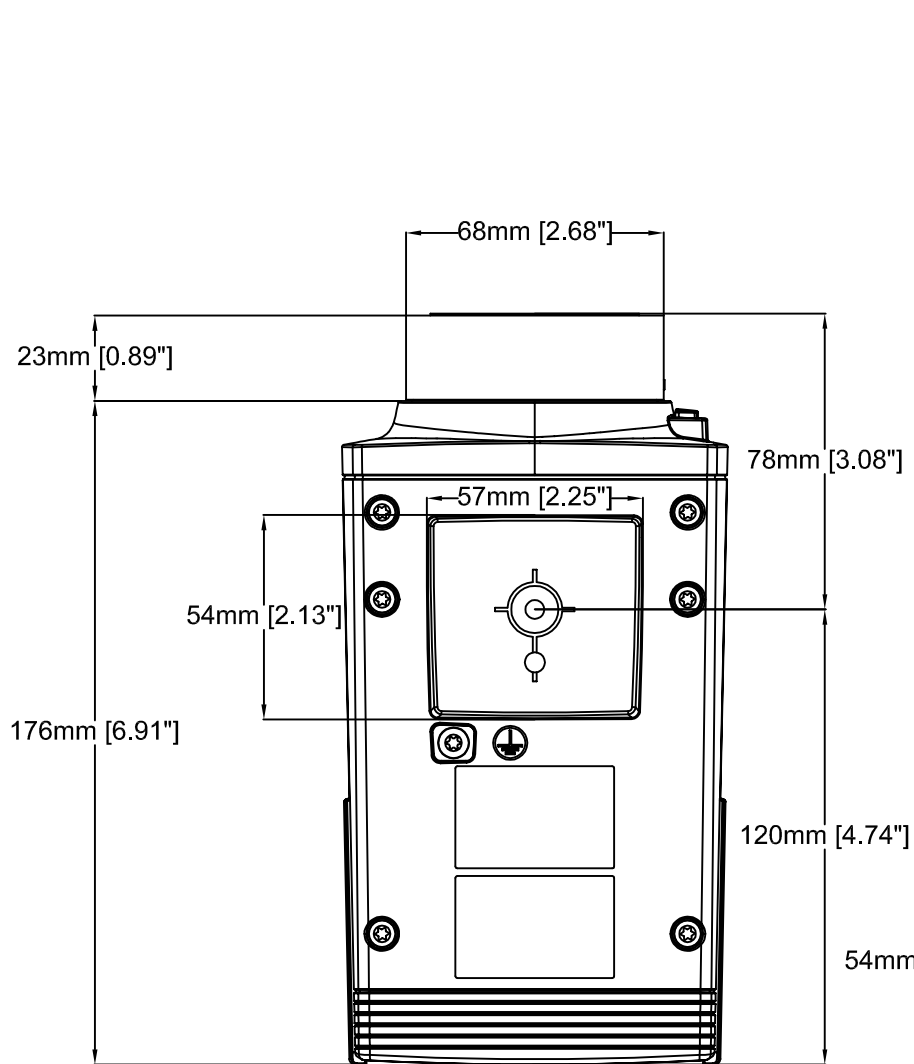

84mm [3.32"] 55mm [2.18"] 120mm [4.73"]

**AXIS Q1659 100 mm, f/2.8L**

**AXIS Q1659 10-22 mm, f/3.5-4.5**

**AXIS Q1659 70-200 mm, f/2.8L**

123mm [4.85"] 55mm [2.18"] 120mm [4.73"]

90mm [3.55"] 55mm [2.18"] 120mm [4.73"]

199mm [7.85"] 55mm [2.18"] 120mm [4.73"]

# AXIS Q1659 Network Camera

Revision	v.01	Revision date	2017-02-01
Paper size	A4	Release date	2017-02-01
Created by	NAA	Scale	1:4

**AXIS Q1659 Network Camera**  
**24 mm, f/2.8**

Revision	v.01	Revision date	2017-02-01
Paper size	A4	Release date	2017-02-01
Created by	NAA	Scale	1:2

# AXIS Q1659 Network Camera

10–22 mm, f/3.5-4.5

Revision	v.01	Revision date	2017-02-01
Paper size	A4	Release date	2017-02-01
Created by	NAA	Scale	1:2

Revision	v.01	Revision date	2017-02-01
Paper size	A4	Release date	2017-02-01
Created by	NAA	Scale	1:3