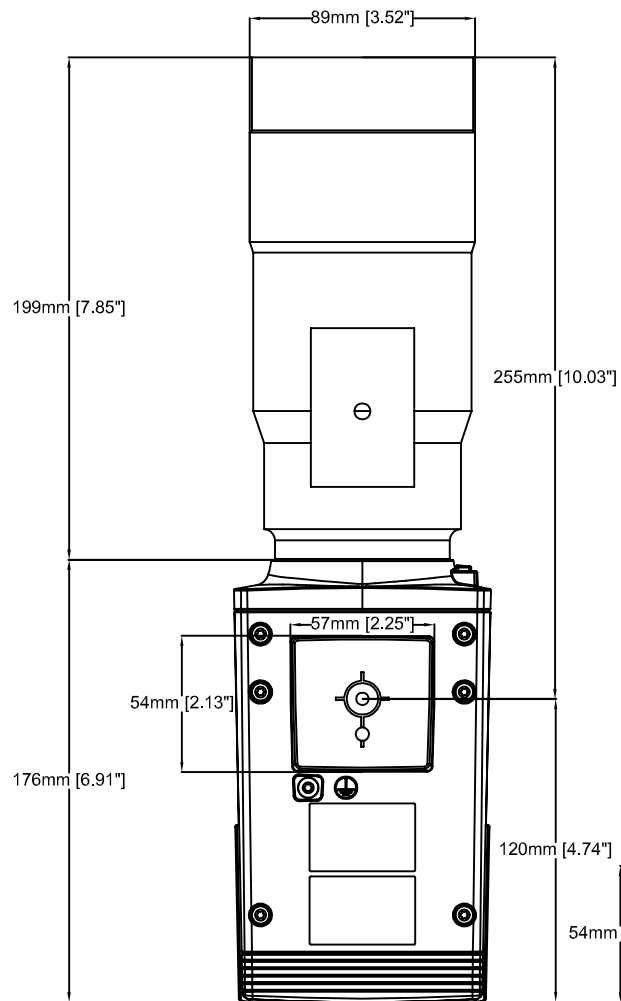

199mm [7.85"] 55mm [2.18"] 120mm [4.73"]

# AXIS Q1659 Network Camera

85 mm, f/1.2L

Revision	v.01	Revision date	2017-02-01
Paper size	A4	Release date	2017-02-01
Created by	NAA	Scale	1:2

# AXIS Q1659 Network Camera

100 mm, f/2.8L

Revision	v.01	Revision date	2017-02-01
Paper size	A4	Release date	2017-02-01
Created by	NAA	Scale	1:2

# AXIS Q1659 Network Camera

10–22 mm, f/3.5-4.5

Revision	v.01	Revision date	2017-02-01
Paper size	A4	Release date	2017-02-01
Created by	NAA	Scale	1:2

Revision	v.01	Revision date	2017-02-01
Paper size	A4	Release date	2017-02-01
Created by	NAA	Scale	1:3