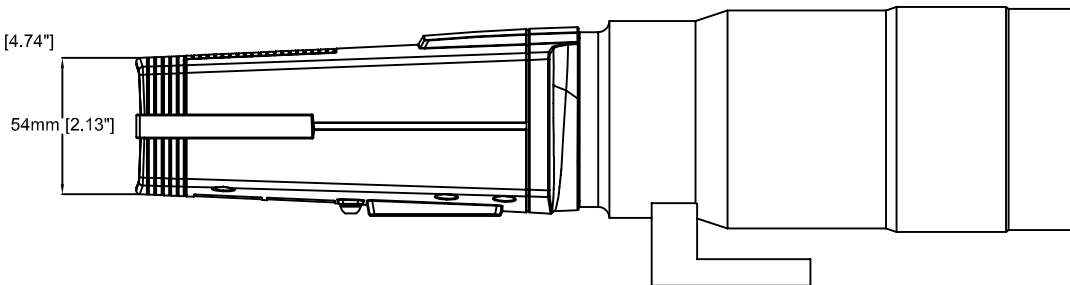

Revision	v.01	Revision date	2017-02-01
Paper size	A4	Release date	2017-02-01
Created by	NAA	Scale	1:3