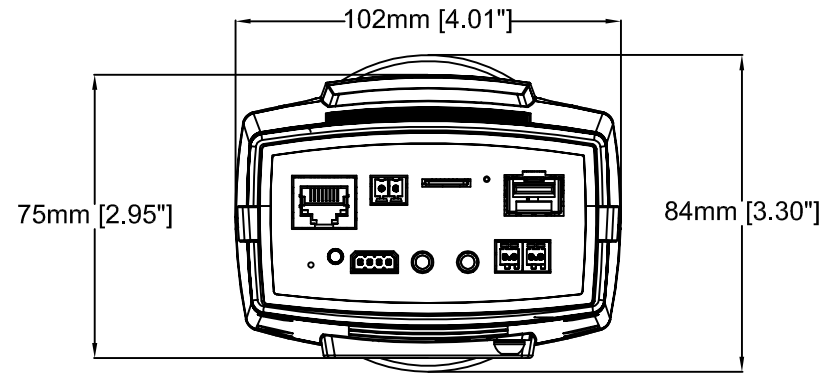

199mm [7.85"] 55mm [2.18"] 120mm [4.73"]

# AXIS Q1659 Network Camera

85 mm, f/1.2L

Revision	v.01	Revision date	2017-02-01
Paper size	A4	Release date	2017-02-01
Created by	NAA	Scale	1:2

# AXIS Q1659 Network Camera

100 mm, f/2.8L

Revision	v.01	Revision date	2017-02-01
Paper size	A4	Release date	2017-02-01
Created by	NAA	Scale	1:2