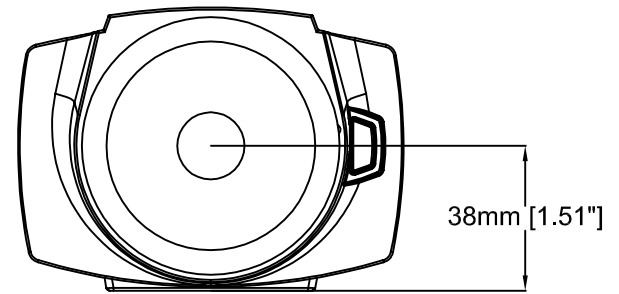

84mm [3.32"] 55mm [2.18"] 120mm [4.73"]

**AXIS Q1659 100 mm, f/2.8L**

**AXIS Q1659 10-22 mm, f/3.5-4.5**

**AXIS Q1659 70-200 mm, f/2.8L**

123mm [4.85"] 55mm [2.18"] 120mm [4.73"]

90mm [3.55"] 55mm [2.18"] 120mm [4.73"]

199mm [7.85"] 55mm [2.18"] 120mm [4.73"]

# AXIS Q1659 Network Camera

Revision	v.01	Revision date	2017-02-01
Paper size	A4	Release date	2017-02-01
Created by	NAA	Scale	1:4

**AXIS Q1659 Network Camera**  
**24 mm, f/2.8**

Revision	v.01	Revision date	2017-02-01
Paper size	A4	Release date	2017-02-01
Created by	NAA	Scale	1:2