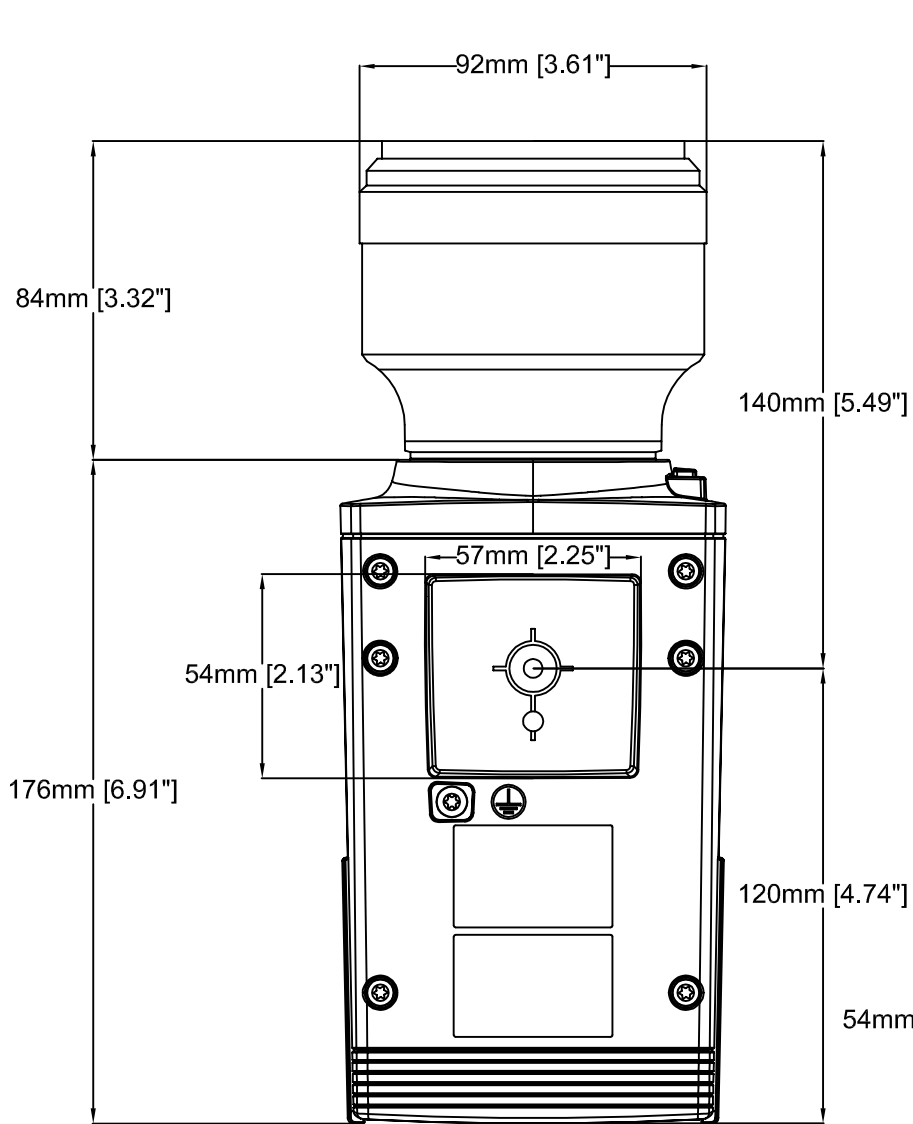

199mm [7.85"] 55mm [2.18"] 120mm [4.73"]

## 35 mm f/2

Revision	v.01	Revision date	2017-02-01
Paper size	A4	Release date	2017-02-01
Created by	NAA	Scale	1:2

# AXIS Q1659 Network Camera

50 mm, f/1.4

Revision	v.01	Revision date	2017-02-01
Paper size	A4	Release date	2017-02-01
Created by	NAA	Scale	1:2

# AXIS Q1659 Network Camera

10–22 mm, f/3.5-4.5

Revision	v.01	Revision date	2017-02-01
Paper size	A4	Release date	2017-02-01
Created by	NAA	Scale	1:2

Revision	v.01	Revision date	2017-02-01
Paper size	A4	Release date	2017-02-01
Created by	NAA	Scale	1:3