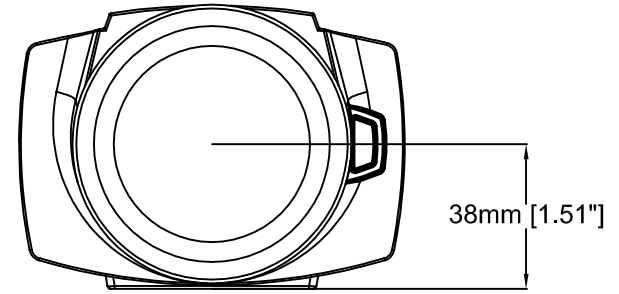

AXIS Q1659 Network Camera

50 mm, f/1.4

Revision	v.01	Revision date	2017-02-01
Paper size	A4	Release date	2017-02-01
Created by	NAA	Scale	1:2