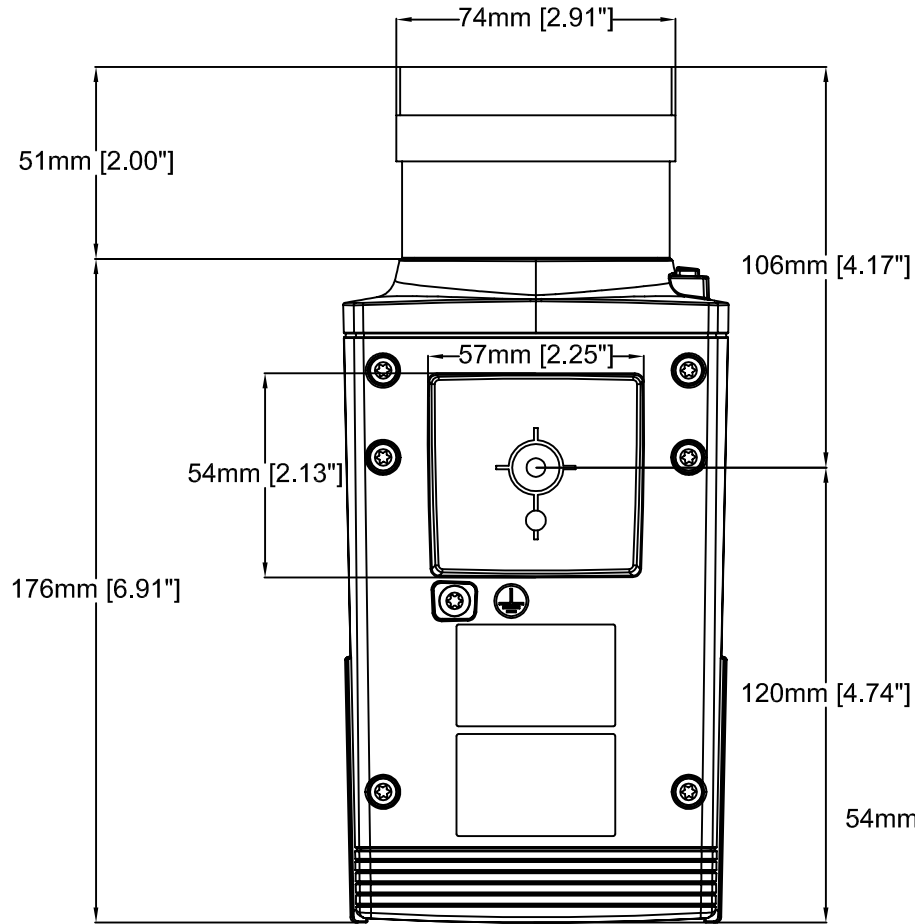

AXIS Q1659 Network Camera

50 mm, f/1.4

Revision	v.01	Revision date	2017-02-01
Paper size	A4	Release date	2017-02-01
Created by	NAA	Scale	1:2