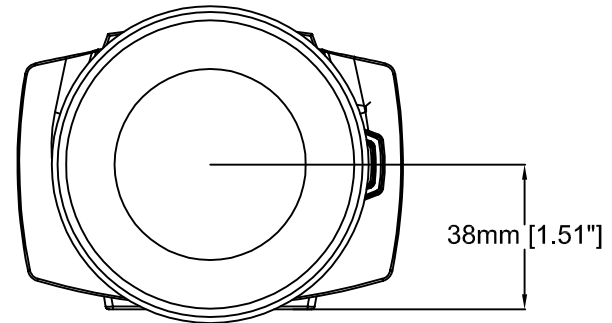

199mm [7.85"] 55mm [2.18"] 120mm [4.73"]

# AXIS Q1659 Network Camera

50 mm, f/1.4

Revision	v.01	Revision date	2017-02-01
Paper size	A4	Release date	2017-02-01
Created by	NAA	Scale	1:2

# AXIS Q1659 Network Camera

85 mm, f/1.2L

Revision	v.01	Revision date	2017-02-01
Paper size	A4	Release date	2017-02-01
Created by	NAA	Scale	1:2

# AXIS Q1659 Network Camera

100 mm, f/2.8L

Revision	v.01	Revision date	2017-02-01
Paper size	A4	Release date	2017-02-01
Created by	NAA	Scale	1:2