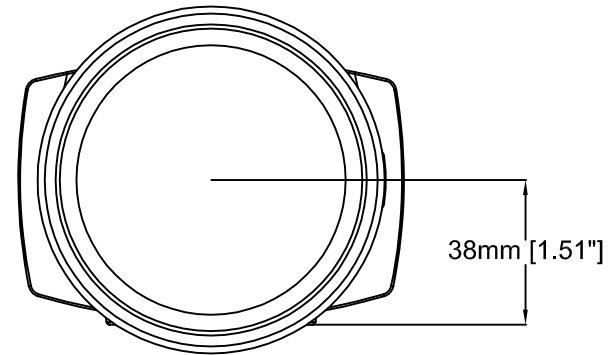

199mm [7.85"] 55mm [2.18"] 120mm [4.73"]

# AXIS Q1659 Network Camera

50 mm, f/1.4

Revision	v.01	Revision date	2017-02-01
Paper size	A4	Release date	2017-02-01
Created by	NAA	Scale	1:2